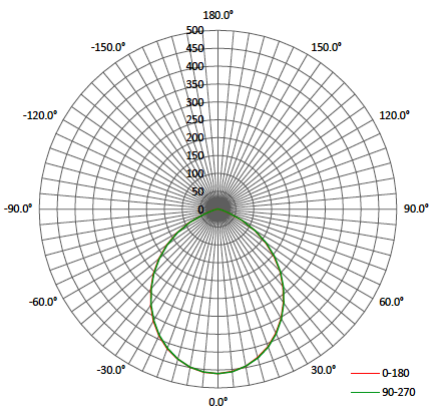

# Photometric Information

65735/65737

65736/65738

62866/62867

62868/62869

62870/62871

62872/62873

## Physical Information

RT4 Smooth

RT5/6 Smooth

RT4 Baffle

RT5/6 Baffle