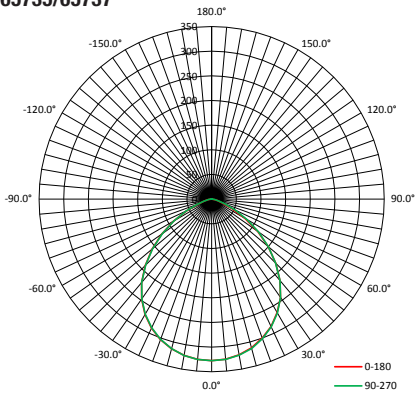

Photometric Information

65735/65737