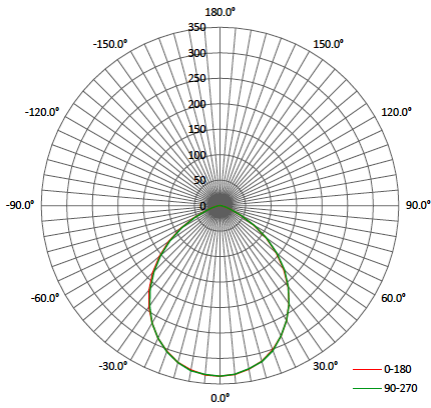

# Photometric Information

65735/65737

65736/65738

62866/62867

62868/62869

62870/62871

62872/62873

## Physical Information

RT4 Smooth

RT5/6 Smooth

RT4 Baffle

RT5/6 Baffle