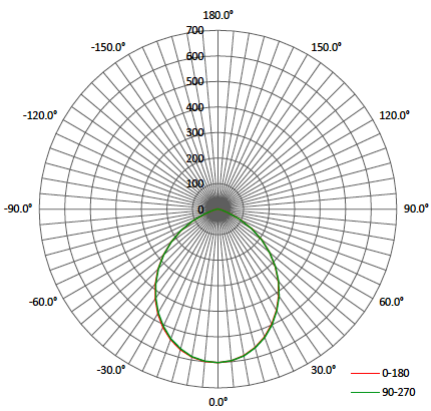

# Photometric Information

65735/65737

65736/65738

62866/62867

62868/62869

62870/62871

62872/62873

## Physical Information

RT4 Smooth

RT5/6 Smooth

RT4 Baffle

RT5/6 Baffle