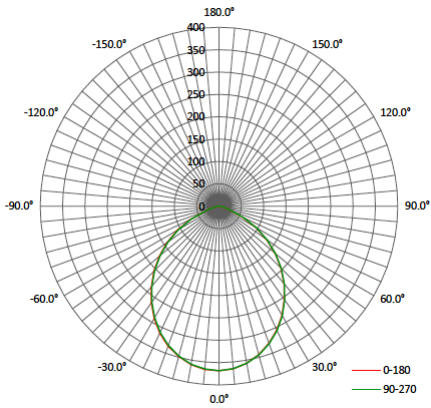

# Photometric Information

65735/65737

65736/65738

62866/62867

62868/62869

62870/62871

62872/62873

## Physical Information

RT4 Smooth

RT5/6 Smooth

RT4 Baffle

RT5/6 Baffle