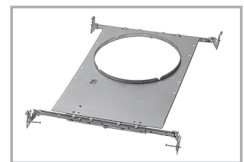

1060707
Mounting bracket for 8 in. recessed downlights

Ordering Information:

Black	White	LED	Delivered Lumens	Adjustable CCT	DIA.	D (Extends)
TUCF04LAJD1BK (equivalent to a 4" can)	TUCF04LAJD1WH (equivalent to a 4" can)	10W	600	2700K/3000K/3500K/4000K/5000K	5"	1" 1/8"
TUCF06LAJD1BK (equivalent to a 6" can)	TUCF06LAJD1WH (equivalent to a 6" can)	13W	800	2700K/3000K/3500K/4000K/5000K	6-7/8"	1" 1/8"
TUCF08LAJD1BK (8-1/8" hole size)	TUCF08LAJD1WH (8-1/8" hole size)	18W	1400	2700K/3000K/3500K/4000K/5000K	8-3/4"	1" 1/8"