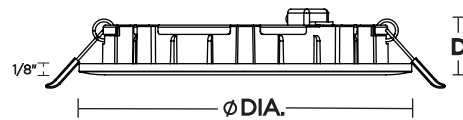

LOCATION		DATE
PREPARED BY		QUANTITY
COMMENTS		FIXTURE TYPE
CATALOG NUMBER		

TUCF04LAJD1WH

TUCF06LAJD1WH

TUCF06LAJD1BK

Mounting Brackets

1060705
Mounting bracket for 4 in. recessed downlight

1060706
Mounting bracket for 6 in. recessed downlights