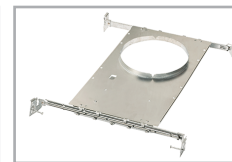

Construction

Spring mounted. Extends only .125" (1/8") from ceiling. Mounting template included. Power supply connections are made inside the remote driver box.

Finish

White or black housing.

Diffuser

White acrylic diffuser.

LOCATION		DATE
PREPARED BY		QUANTITY
COMMENTS		FIXTURE TYPE
CATALOG NUMBER		

TUCF04LAJD1WH

TUCF06LAJD1WH

TUCF06LAJD1BK

Mounting Brackets

1060705
Mounting bracket for 4 in. recessed downlight

1060706
Mounting bracket for 6 in. recessed downlights