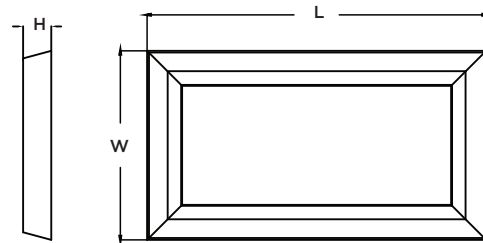

Certification

cETLus listed for damp locations.

Title 24/JA8 Compliant

Warranty

Limited warranty: This fixture is free from defects in materials and workmanship for a period of 5 years from date of purchase.