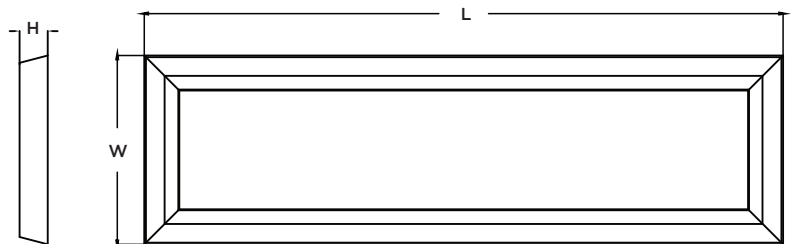

Specifications and dimensions

subject to change without notice.

Ordering Information:

Satin Nickel	White	LED	Source Lumens	CCT	L	W	H
ZUF12241800L30D1SN	ZUF12241800L30D1WH	26W	1800	3000K	27"	15"	2-3/8"
ZUL12483200L30D1SN	ZUL12483200L30D1WH	39W	3200	3000K	51"	15"	2-3/8"