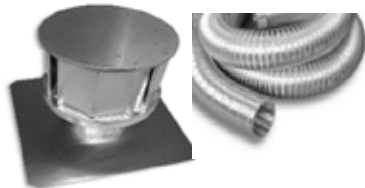

ABBOT

VENTING

DIRECT VENT GAS INSERT VENT KIT

PART NUMBER	DESCRIPTION	MSRP
94203370HWS	3" X 3" VCL Pro-Form Insert kit 2 each 35' Flex liner & round vertical termination	$ 469.00

Includes: Round Co-linear High Wind Vertical Termination & 2 Each 3" x 35' flex liners

PART NUMBER	DESCRIPTION	MSRP
CHIM-CAP	Chimney Cap	$ 279.00

VIENNA, TOSCANA & LYON

VENTING

TERMINATION KIT

PART NUMBER	DESCRIPTION	MSRP
GEN-TERMKIT	Fire stop / wall thimble & horizontal term kit 5" & 8" Venting	$ 356.00

THROUGH THE ROOF ADAPTER KIT

PART NUMBER	DESCRIPTION	MSRP
58TTRK	Duravent 5 PC Through the Roof Kit	$ 589.00
58TTRK-STEEP	Duravent 5 PC Through the Roof Kit-Steep	$ 589.00

ACCESSORIES

PART NUMBER	DESCRIPTION	MSRP
CGK-GLASS	Clear Glass Kit for Burner or Tray	$ 237.00
BGK-GLASS	Black Glass Kit for Burner or Tray	$ 237.00
RPK-PEBBLEKIT	River Pebble Kit for Tray only	$ 237.00
GPK-PEBBLEKIT	Grey Pebble Kit for Tray only	$ 237.00
CS17-YB	Ceramic Stones - 17 pc set (Beige)	$ 237.00
CS17-BLK	Ceramic Stones - 17 pc set (Dark Grey)	$ 237.00
CS17-GR	Ceramic Stones - 17 pc set (Light Grey)	$ 237.00