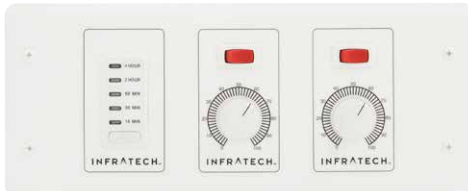

Solid State Control Packages

- Energy efficiency – including timer functions, control versatility, and ease of use.
- The ability to adjust heating intensity, to achieve the ideal comfort for your space.
- Zone Heating – the capability to control one or more heaters to heat specified target areas within a large-scale space with a single touch.
- The Solid State Relay Panel and Zone Analog Controller with timer work together, and are project specific.
- Electrical wiring diagrams provided for each installation.

30-4045 1 Zone Analog Controller w/ Digital Timer

30-4046 2 Zone Analog Controller w/ Digital Timer

30-4047 3 Zone Analog Controller w/ Digital Timer

30-4048 4 Zone Analog Controller w/ Digital Timer

All Zone Analog Controllers also available in white