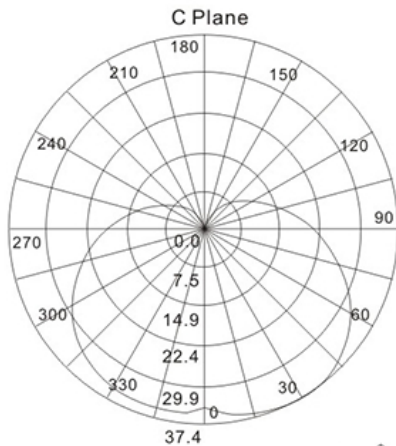

Plane (50%Ang.) (10%Ang.)
C180.0: 185.4 304.3

Specification:

Input Line Voltage:	120VAC
Input Power:	3W
Input Line Frequency:	60Hz
Lamp Life (Rated):	15,000hrs
Minimum Starting Temp:	-20°C/-4°F
Maximum Operating Temp:	40°C/104°F
CCT:	3000K
CRI:	≥80
Lumens:	280
CBCP:	37