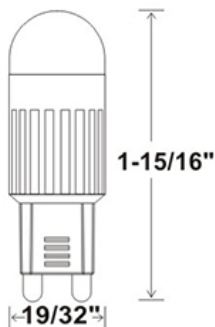

Plane (50%Ang.) (10%Ang.)
C180.0: 185.4 304.3

Specification:

Input Line Voltage:	120VAC
Input Power:	3W
Input Line Frequency:	60Hz
Lamp Life (Rated):	15,000hrs
Minimum Starting Temp:	-20°C/-4°F
Maximum Operating Temp:	40°C/104°F
CCT:	3000K
CRI:	≥80
Lumens:	280
CBCP:	37

WARRANTY
2-YEAR *

Model:#	Description	wattage	Incandescent Equivalent	lumens	base
LB3G9/WW	3Watt G9 Lamp Warm White	3W	25W	280	G9

*Based on 3hours usage a day

UPC: 793573-749635