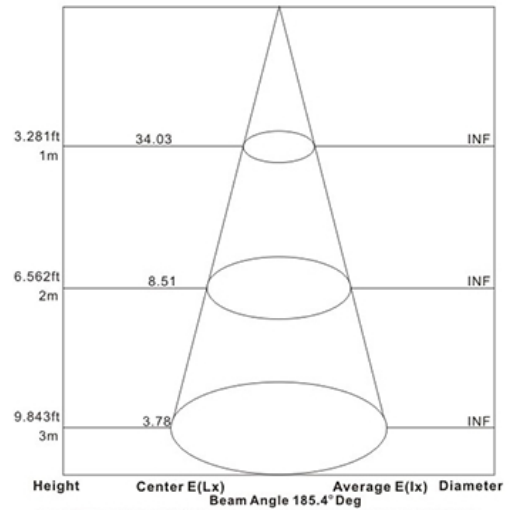

Plane (50%Ang.) (10%Ang.)
C180.0: 185.4 304.3

Specification:

Input Line Voltage:	120VAC
Input Power:	3W
Input Line Frequency:	60Hz
Lamp Life (Rated):	15,000hrs
Minimum Starting Temp:	-20°C/-4°F
Maximum Operating Temp:	40°C/104°F
CCT:	3000K
CRI:	≥80
Lumens:	280
CBCP:	37