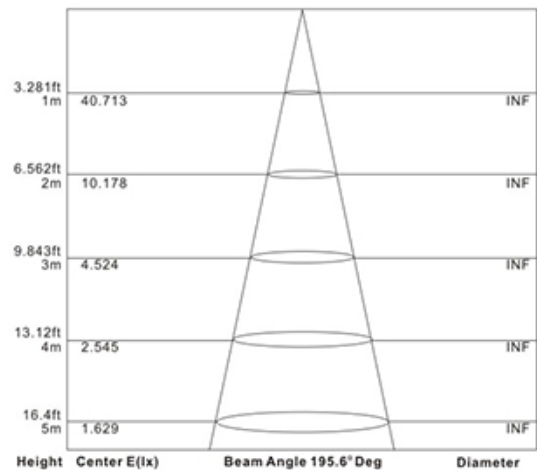

LED
TECHNOLOGY

**30,000 Hours Life, 6Watt, 12VOLT AC/DC
40Watt Equivalent**

Applications:

Pendants, Desk Lamps, Wall Fixtures, Table lamps

Features:

- Replace Existing 40Watt Incandescent Lamps
- Instant On, High Power LED Bulb
- Rated Life Of 30,000 Hr
- Contains No Mercury
- No UV Or Infrared Radiation
- Warm White, High CRI Lamp

Specification:

Input Line Voltage:	12V AC/DC
Input Power	6W
Input Line Frequency	60Hz
Lamp Life (Rated)	30,000hrs
Minimum Starting Temp	-20°C/-4°F
Maximum Operating Temp	40°C/104°F
CCT	3000K
CRI	≥80
Lumens	500
CBCP	41
Beam Angle	270°

C Plane [50%MaxAng] [10%MaxAng.]

— C0.0 180.0 :	195.6	223.7
— C90.0 270.0 :	185.9	190.0

Note: The curves indicate the illuminated area and the average illumination when the luminaire is at different distance.

WARRANTY
3-YEAR *

Model:#	Description	wattage	lumens	base
LB6A-12V/WW	6Wat A Bulb Warm White	6W	450	E26

*Based on 5hours usage a day

UPC: 793573-748287