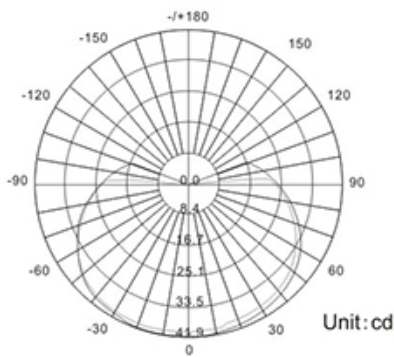

LED
TECHNOLOGY

**30,000 Hours Life, 6Watt, 12VOLT AC/DC
40Watt Equivalent**

Applications:

Pendants, Desk Lamps, Wall Fixtures, Table lamps

Features:

- Replace Existing 40Watt Incandescent Lamps
- Instant On, High Power LED Bulb
- Rated Life Of 30,000 Hr
- Contains No Mercury
- No UV Or Infrared Radiation
- Warm White, High CRI Lamp

Specification:

Input Line Voltage:	12V AC/DC
Input Power	6W
Input Line Frequency	60Hz
Lamp Life (Rated)	30,000hrs
Minimum Starting Temp	-20°C/-4°F
Maximum Operating Temp	40°C/104°F
CCT	3000K
CRI	≥80
Lumens	500
CBCP	41
Beam Angle	270°

C Plane [50%MaxAng] [10%MaxAng.]

— C0.0 180.0 :	195.6	223.7
— C90.0 270.0 :	185.9	190.0

Note: The curves indicate the illuminated area and the average illumination when the luminaire is at different distance.