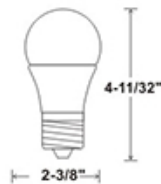

Note: The curves indicate the illuminated area and the average illumination when the luminaire is at different distance.

WARRANTY
3-YEAR *

Model:#	Description	wattage	lumens	base
LB6A-12V/WW	6Wat A Bulb Warm White	6W	450	E26

*Based on 5hours usage a day

UPC: 793573-748287