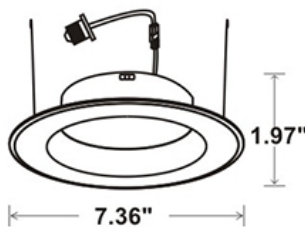

**LED**  
TECHNOLOGY

**50,000 Hours Life, 12.5Watt, 120VAC**

**Applications:**

5" & 6" Recessed Can Kit,  
Indoor And Wet Locations Use

**Features:**

- Adjustable CCT 2700K, 4000K and 5000K
- Replace Incandescent Save 80% Energy (100 Watt Equivalent)
- Instant Bright, High Power LED Bulb
- Smooth Dimming to 10% or Below
- Dims on Most Standard Household Dimmers
- Fits Standard 5 & 6 Inch Recess Cans
- Comes with Standard Quick Connect Plug
- Flicker Free, Tested for No Buzzing
- High Efficacy 90CRI True Color
- UL for Wet Location Application

Height	E Avg/E Max	Beam Angle 90° Deg	Diameter
1m	203.5, 437.31x		200.00cm
2m	50.86, 109.31x		400.00cm
3m	22.61, 48.591x		600.00cm
4m	12.72, 27.331x		800.00cm
5m	8.138, 17.491x		1000.00cm
6m	5.652, 12.151x		1200.00cm
7m	4.152, 8.9251x		1400.00cm
8m	3.179, 6.8331x		1600.00cm
9m	2.512, 5.3991x		1800.00cm
10m	2.035, 4.3731x		2000.00cm

Note: The curves indicate the illuminated area and the average illumination when the luminaire is at different distance.

**WARRANTY**  
**2-YEAR\***

Model:#	Description	wattage	lumens	Socket
LC12RT6-S/CCT	6 Inch Dimmable, Smooth Retrofit Can Kit 3CCT	12.5W	1000	E26
LC12RT6-S/CCT/4PK	6 Inch Dimmable, Smooth Retrofit Can Kit 3CCT, 4-Pack	12.5W	1000	E26