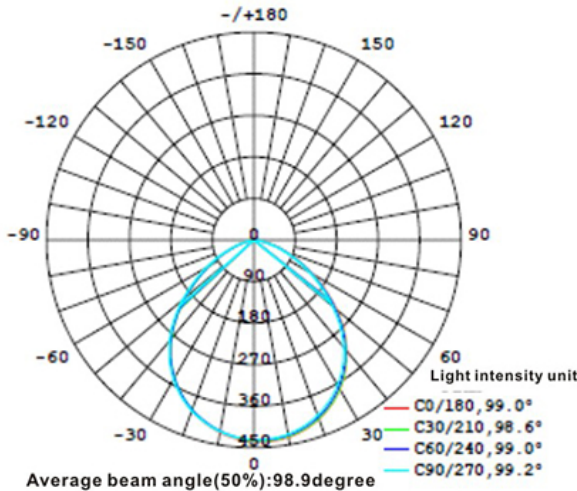

**LED**  
TECHNOLOGY

**50,000 Hours Life, 12.5Watt, 120VAC**

**Applications:**

5" & 6" Recessed Can Kit,  
Indoor And Wet Locations Use

**Features:**

- Adjustable CCT 2700K, 4000K and 5000K
- Replace Incandescent Save 80% Energy (100 Watt Equivalent)
- Instant Bright, High Power LED Bulb
- Smooth Dimming to 10% or Below
- Dims on Most Standard Household Dimmers
- Fits Standard 5 & 6 Inch Recess Cans
- Comes with Standard Quick Connect Plug
- Flicker Free, Tested for No Buzzing
- High Efficacy 90CRI True Color
- UL for Wet Location Application

**Specification:**

Input Line Voltage:	120VAC
Input Power	12.5W
Input Line Frequency	60Hz
Lamp Life (Rated)	50,000hrs
Minimum Starting Temp	-20°C/-4°F
Maximum Operating Temp	40°C/104°F
Adjustable CCT	2700K/4000K/5000K
CRI	≥90
Lumens	1000
Beam Angle	100°
CBCP	440
Dimmable	Standard Triac Dimmer

Height	E Avg/E Max	Beam Angle 90° Deg	Diameter
1m	203.5, 437.31x		200.00cm
2m	50.86, 109.31x		400.00cm
3m	22.61, 48.591x		600.00cm
4m	12.72, 27.331x		800.00cm
5m	8.138, 17.491x		1000.00cm
6m	5.652, 12.151x		1200.00cm
7m	4.152, 8.9251x		1400.00cm
8m	3.179, 6.8331x		1600.00cm
9m	2.512, 5.3991x		1800.00cm
10m	2.035, 4.3731x		2000.00cm

Note: The curves indicate the illuminated area and the average illumination when the luminaire is at different distance.

**WARRANTY**  
**2-YEAR\***

Model:#	Description	wattage	lumens	Socket
LC12RT6-S/CCT	6 Inch Dimmable, Smooth Retrofit Can Kit 3CCT	12.5W	1000	E26
LC12RT6-S/CCT/4PK	6 Inch Dimmable, Smooth Retrofit Can Kit 3CCT, 4-Pack	12.5W	1000	E26