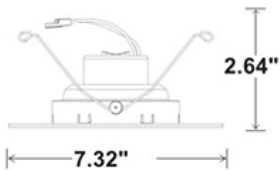

Specification:

Input Line Voltage:	120VAC
Input Power	14W
Input Line Frequency	60Hz
Lamp Life (Rated)	50,000hrs
Minimum Starting Temp	-20°C/-4°F
Maximum Operating Temp	40°C/104°F
Adjustable CCT	2700K/3000K/3500K/4000K/5000K
CRI	≥90
Lumens	1100
Beam Angle	100°
CBCP	524
Dimmable	Standard Triac Dimmer