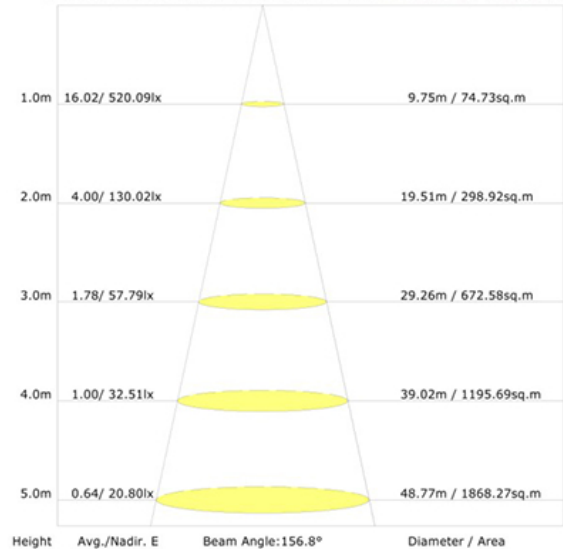

Note: The curves indicate the illuminated area and the average illumination when the luminaire is at different distance.

WARRANTY
1-YEAR*

Model:#	Description	wattage	lumens	Socket
LC17RT6-PIVOT/CCT	6 Inch Dimmable, Pivoting Retrofit Can Kit, 5CCT	14W	1100	E26

* 1 Year Limited Warranty   Wet Locations Rated   This Luminaire is JA8 Compliant   UPC: 793573-749307

Cyber Tech Lighting, Inc.
331 S. Hale Ave. Fullerton, CA 92831 USA.
Tel: 714-870-0794, 1-877-60CYBER Fax: 714-870-0795
www.cybertechlighting.com