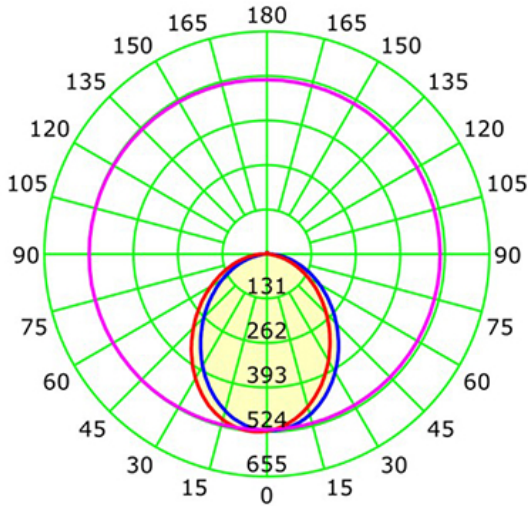

### Applications:

6" Recessed Can Kit, Pivoting Gimbal Spot Light  
Indoor And Wet Locations Use

### Features:

- Adjustable 5 Color 2700K, 3000K, 3500K, 4000K and 5000K
- Replace Incandescent Save 80% Energy (100 Watt Equivalent)
- Instant Bright, High Power LED Bulb
- Rated Life Of 50,000 Hr Which Can Be Exceeded When Operated Level
- Dims On Most Standard Household Dimmers
- Fits Standard 6 Inch Recess Cans
- Comes With Standard Quick Connect Plug

Luminous Intensity Distribution Curve

Average Diffuse Angle(50%): 94.1° Unit: cd

— C0-C180 — C90-C270 — G5