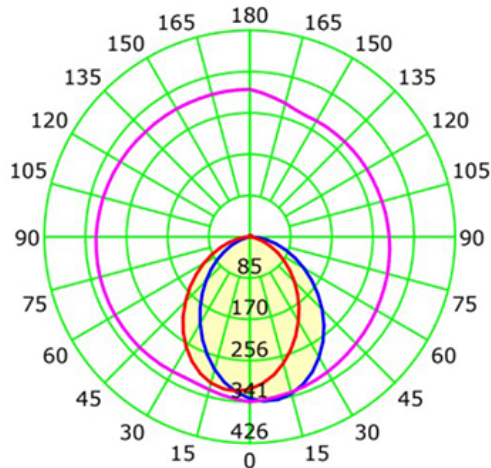

**LED**  
TECHNOLOGY

**50,000 Hours Life, 9 Watt, 120VAC, 90CRI**

**Applications:**

4" Recessed Can Kit, Pivoting Gimbal, Spot Light  
Indoor And Damp Locations Use

**Features:**

- Adjustable CCT 2700K, 3000K, 3500K, 4000K, and 5000K
- Replace Incandescent Save 80% Energy (50 Watt Equivalent)
- Rated Life of 50,000 Hr, Can be Exceeded When Operated on Dimmed Level
- Smooth Dimming to 10% or Below
- Dims on Most Standard Household Dimmers
- Fits Standard 4 Inch Recess Cans
- Comes with Standard Quick Connect Plug
- Flicker Free
- High Efficacy 90CRI True Color LED

**Specification:**

Input Line Voltage:	120VAC
Input Power	9W
Input Line Frequency	60Hz
Lamp Life (Rated)	50,000hrs
Minimum Starting Temp	-20°C/-4°F
Maximum Operating Temp	40°C/104°F
CCT	2700K/3000K/3500K/4000K/5000K
CRI	≥90
Lumens	650
Beam Angle	110°
CBCP	341
Dimmable	Standard Triac Dimmer

Luminous Intensity Distribution Curve

Average Diffuse Angle(50%): 89.9° Unit: cd

— C0-C180 — C90-C270 — G10

**WARRANTY**  
**2-YEAR\***

Model:#	Description	wattage	lumens	Socket
LC9RT4-PIVOT/CCT	4 Inch Dimmable, Pivoting Retrofit Can Kit, 5CCT	9W	650	E26