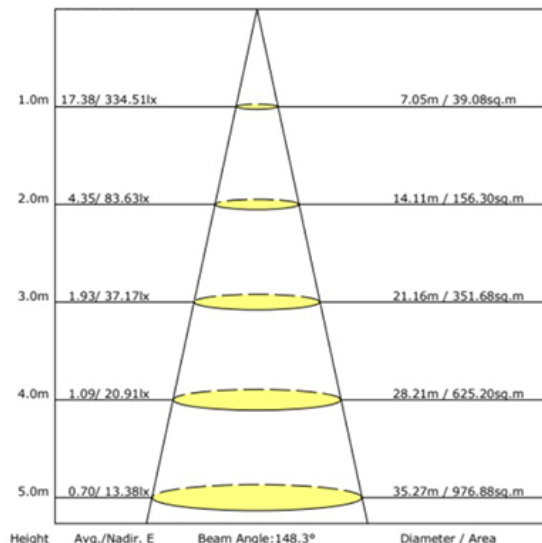

Note: The curves indicate the illuminated area and the average illumination when the luminaire is at different distance.