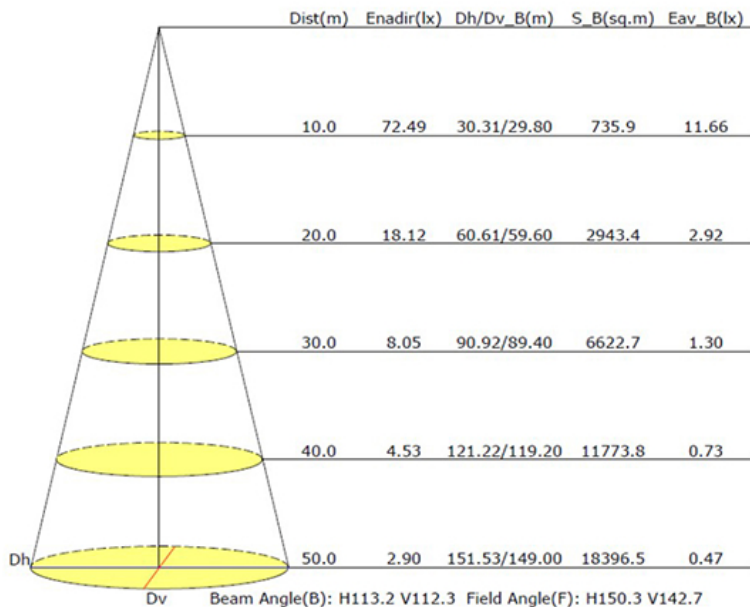

Luminous Intensity Distribution Curve

Unit: cd

Average Diffuse Angle(50%): 112.7°

— C0-C180 — C90-C270

Life Hours

50,000

ADJUSTABLE WATT

150 WATTS	21,750 LUMENS
120 WATTS	17,400 LUMENS
100 WATTS	14,500 LUMENS

ADJUSTABLE LIGHT COLOR

3000K WARM WHITE
4000K COOL WHITE
5000K DAY LIGHT

Specification:

Input Line Voltage:	100-277VAC
Input Power	150/120/100W
Input Line Frequency	60Hz
Lamp Life (Rated)	50,000hrs
Minimum Starting Temp	-20°C/-4°F
Maximum Operating Temp	40°C/104°F
Adjustable CCT	3000K/4000K/5000K
CRI	≥80
Lumens	21750/17400/14500
CBCP	7249