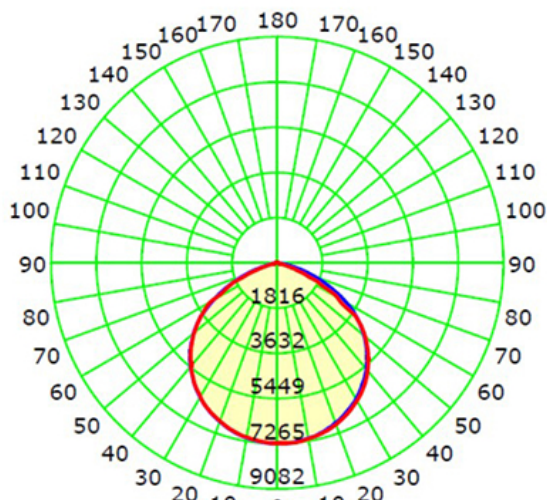

Luminous Intensity Distribution Curve

Unit: cd

Average Diffuse Angle(50%): 112.7°

— C0-C180 — C90-C270

Life Hours

50,000

ADJUSTABLE WATT

150 WATTS	21,750 LUMENS
120 WATTS	17,400 LUMENS
100 WATTS	14,500 LUMENS

ADJUSTABLE LIGHT COLOR

3000K WARM WHITE
4000K COOL WHITE
5000K DAY LIGHT

Specification:

Input Line Voltage:	100-277VAC
Input Power	150/120/100W
Input Line Frequency	60Hz
Lamp Life (Rated)	50,000hrs
Minimum Starting Temp	-20°C/-4°F
Maximum Operating Temp	40°C/104°F
Adjustable CCT	3000K/4000K/5000K
CRI	≥80
Lumens	21750/17400/14500
CBCP	7249

Note: The curves indicate the illuminated area and the average illumination when the luminaire is at different distance.

Model:#	Description	wattage	lumens
LF150BZ/CCT	150/120/100Watt LED Flood Light Bronze Color, Adjustable 3CCT 3000K,4000K, 5000K	150W 120W 100W	21750 17400 14500