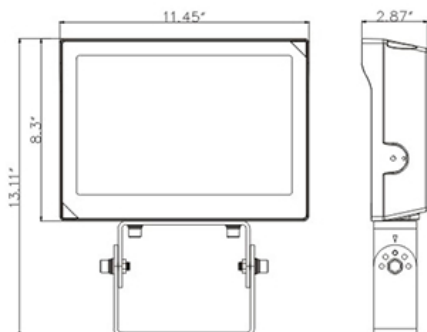

Luminous Intensity Distribution Curve

Unit: cd

Average Diffuse Angle(50%): 112.7°

— C0-C180 — C90-C270

Life Hours

50,000

ADJUSTABLE WATT

150 WATTS	21,750 LUMENS
120 WATTS	17,400 LUMENS
100 WATTS	14,500 LUMENS