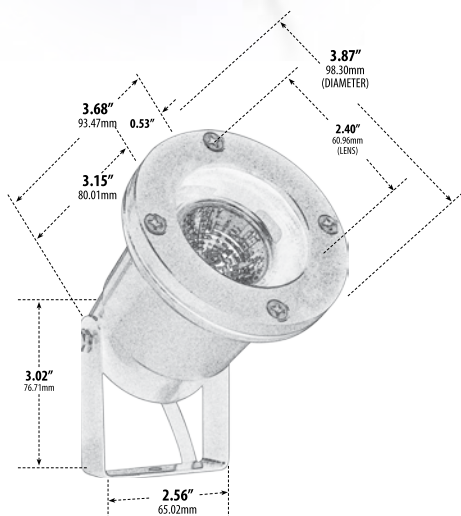

## DIRECTIONAL SPOT LIGHT

- **Material:** Powder Coated Cast Aluminum
- **Lens:** Clear, Heat Resistant, Tempered Glass
- **Lamp:** MR16 Bi-Pin Base (50W Maximum) Available in 27K or 65K (LED)

MODEL NUMBER	LAMP TYPE	ILLUMINANT TYPE	WATTS (W)	VOLTS (V)	LAMP(S) INCLUDED?
LV108	MR16	HALOGEN	20	12	YES
LV108-LED3	MR16-LED	LED	3	12	YES
LV108-LED5	MR16-LED	LED	5	12	YES
LV108-LED7	MR16-LED	LED	7	12	YES
LV108-LED4-RGBW	MR16-LED	LED	4	12	YES

Pre-wired with UL Listed Direct Burial Wire/Cable

- **Adjustable U-Shaped Bracket with Ground Spike**
- **P-SND-01 Tree Stand** (sold separately)
- **RGBW Lamp Requires/Remote:** P-RMT-MR16-LED-4W-MC (sold separately)
- **Connector Available:** P-CN01 (sold separately)
- **Available Finish:** Black, White, Bronze, Green, Verde Green
- **ETL Approved**

**P-SND-01  
TREE STAND**  
(Sold Separately)

Overall Dimensions: 7.00\"H x 3.87\"W x 5.00\"D

Maximum Height: 8.00\"  
Minimum Height: 5.00\"  
Maximum Depth: 6.00\"  
Minimum Depth: 4.25\"

Weight: 1.00 lbs  
Approximate Wire Length: 17\"  
Box Dimensions: 7.50\"W x 4.75\"H x 3.75\"D