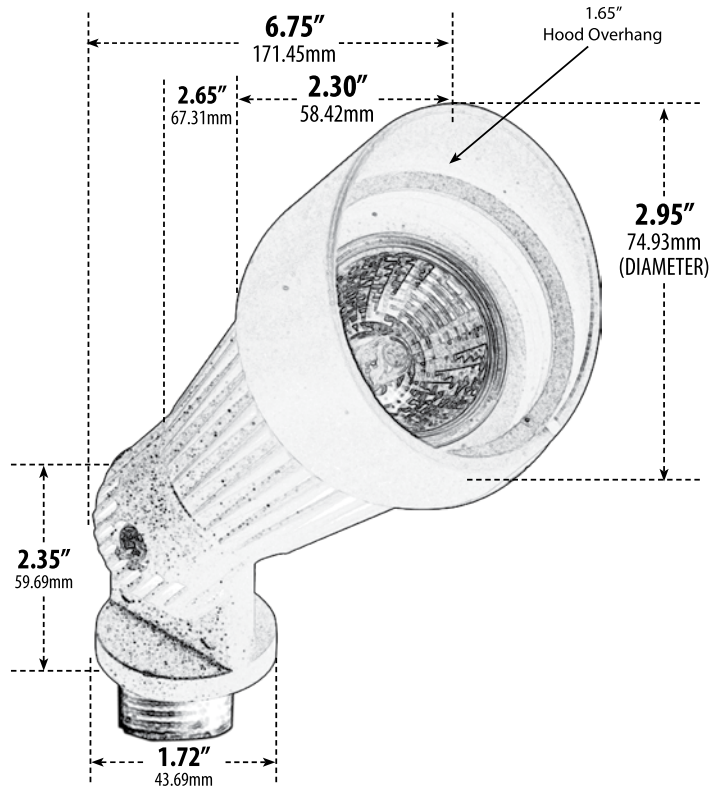

LV203

DIRECTIONAL SPOT LIGHT WITH HOOD

- ▶ **Material:** Powder Coated Cast Aluminum
- ▶ **Lens:** Clear, Heat Resistant, Tempered Glass
- ▶ **Lamp:** MR16 Bi-Pin Base (50W Maximum) Available in 27K or 65K (LED)

MODEL NUMBER	LAMP TYPE	ILLUMINANT TYPE	WATTS (W)	VOLTS (V)	LAMP(S) INCLUDED?
LV203	MR16	HALOGEN	20	12	YES
LV203-LED3	MR16-LED	LED	3	12	YES
LV203-LED5	MR16-LED	LED	5	12	YES
LV203-LED7	MR16-LED	LED	7	12	YES
LV203-LED4-RGBW	MR16-LED	LED	4	12	YES

Pre-wired with UL Listed Direct Burial Wire/Cable

- ▶ **Adjustable Knuckle with 1/2" NPT**
- ▶ **Ground Spike Included for Installation**
- ▶ **RGBW Lamp Requires/Remote:** P-RMT-MR16-LED-4W-MC (sold separately)
- ▶ **Connector Available:** P-CN01 (sold separately)
- ▶ **Available Finish:** Black, Bronze, Green, Verde Green, White
- ▶ **ETL Approved**

Overall Dimensions:
7.50"H x 2.95"W x 6.75"D

Maximum Height: 7.50"
Minimum Height: 3.50"
Maximum Depth: 7.00"
Minimum Depth: 3.50"

Weight: 0.80 lbs
Approximate Wire Length: 17"
Box Dimensions:
9.00"H x 4.00"W x 3.25"D