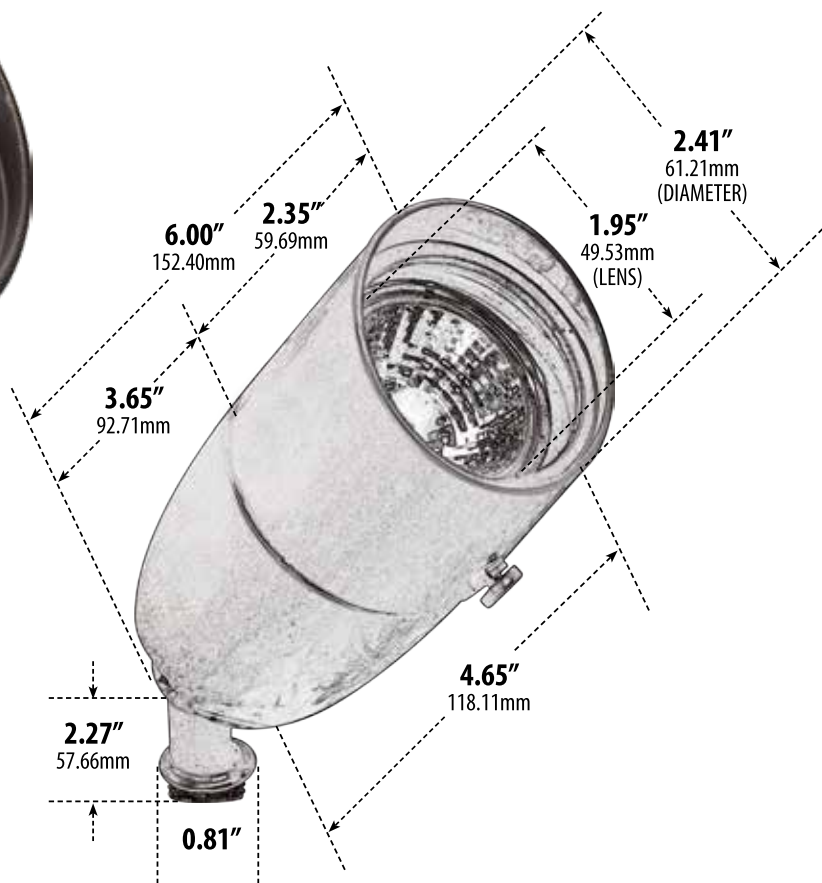

LV230

DIRECTIONAL SPOT LIGHT

- ▶ **Material:** Cast Aluminum
- ▶ **Lens:** Clear, Heat Resistant, Tempered Glass
- ▶ **Lamp:** MR16 Bi-Pin Base (50W Maximum) Available in 27K or 65K (LED)

MODEL NUMBER	LAMP TYPE	ILLUMINANT TYPE	WATTS (W)	VOLTS (V)	LAMP(S) INCLUDED?
LV230	MR16	HALOGEN	20	12	YES
LV230-LED3	MR16-LED	LED	3	12	YES
LV230-LED5	MR16-LED	LED	7	12	YES
LV230-LED7	MR16-LED	LED	7	12	YES
LV230-LED4-RGBW	MR16-LED	LED	7	12	YES

Overall Dimensions:
7.00"H x 2.41"W x 6.00"D

Maximum Height: 7.50"
Minimum Height: 3.50"
Maximum Depth: 6.25"
Minimum Depth: 3.25"

Weight: 0.60 lbs
Approximate Wire Length: 20"
Box Dimensions:
9.00"W x 3.75"H x 3.13"D

Pre-wired with UL Listed Direct Burial Wire/Cable

- ▶ **Adjustable Knuckle with 1/2" NPT**
- ▶ **Ground Spike Included for Installation**
- ▶ **Connector Available:** P-CN01 (sold separately)
- ▶ **RGBW Lamp Requires/Remote:** P-RMT-MR16-LED-4W-MC (sold separately)
- ▶ **Available Finish:** Black, Bronze, Green, Verde Green
- ▶ **ETL Approved**