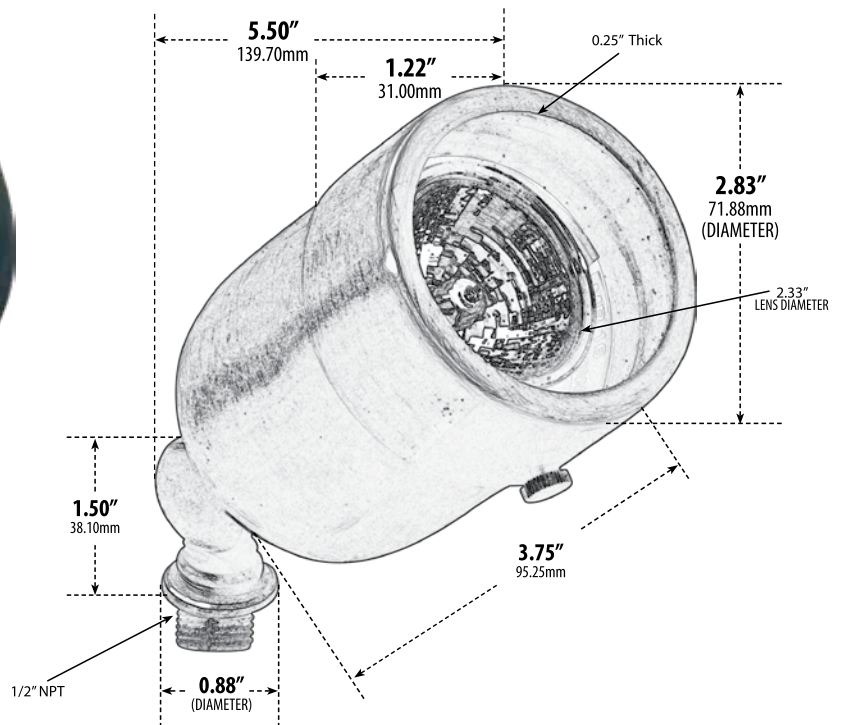

## DIRECTIONAL SPOT LIGHT

- ▶ **Material:** Brass
- ▶ **Lens:** Clear, Heat Resistant, Tempered Glass
- ▶ **Lamp:** MR16 Bi-Pin Base (35W Maximum) Available in 27K or 65K

MODEL NUMBER	LAMP TYPE	ILLUMINANT TYPE	WATTS (W)	VOLTS (V)	LAMP(S) INCLUDED?
LV29	MR16	HALOGEN	20	12	YES
LV29-LED3	MR16-LED	LED	3	12	YES
LV29-LED5	MR16-LED	LED	5	12	YES
LV29-LED7	MR16-LED	LED	7	12	YES
LV29-LED4-RGBW	MR16-LED	LED	4	12	YES

Pre-wired with UL Listed Direct Burial Wire/Cable

- ▶ **Adjustable Knuckle with 1/2" NPT**
- ▶ **Ground Spike Included for Installation**
- ▶ **Connector Available:** P-CN01 (sold separately)
- ▶ **Available Finish:** Copper, Antique Brass, Antique Bronze, Acid Green
- ▶ **RGBW Lamp Requires/Remote:** P-RMT-MR16-LED-4W-MC (sold separately)
- ▶ **ETL Approved**

Overall Dimensions:  
3.25"H x 2.83"W x 5.50"D

Maximum Height: 6.25"  
Minimum Height: 3.25"  
Maximum Depth: 5.23"  
Minimum Depth: 3.15"

Weight: 0.80 lbs  
Approximate Wire Length: 17"  
Box Dimensions:  
8.75"H x 4.50"W x 3.25"D