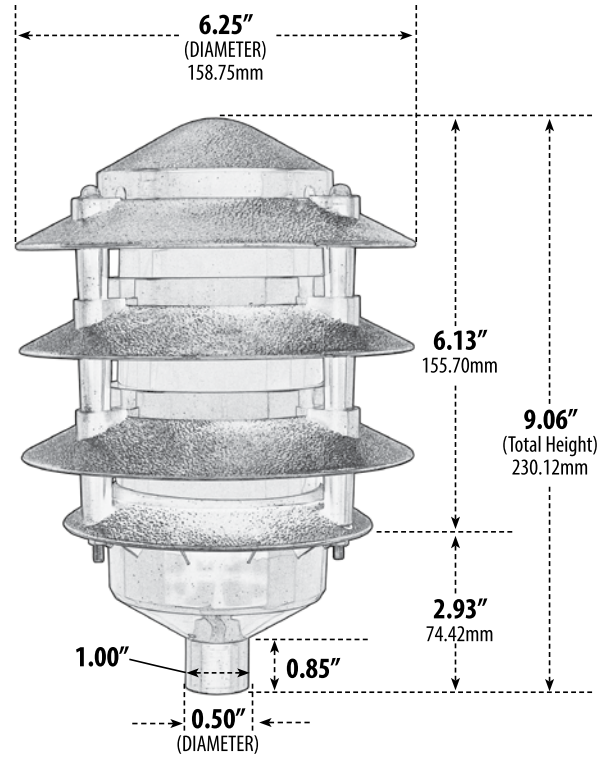

LV-LED5100

FOUR-TIER PAGODA LIGHT

PATH, WALKWAY AND AREA LIGHTING

- ▶ **Material:** Plastic
- ▶ **Lens:** Frosted, Acrylic Lens
- ▶ **Lamp:** 2-Pin G5 Base (4.0W Maximum)

MODEL NUMBER	TOP DIA.	BOTTOM DIA.	LAMP TYPE	ILLUMINANT TYPE	WATTS (W)	VOLTS (V)	LAMP(S) INCLUDED?
LV-LED5100	6"	1/2"	JC-LED	LED	2.5	12	YES
LV-LED5100-AMB	6"	1/2"	JC-LED	LED	3.0	12	YES

- ▶ **Amber Lamp:** Silicone G4 Bi-Pin (Turtle Friendly)
- ▶ **Riser & Spike Included**
- ▶ **Connector Available:** P-CN01 (sold separately)
- ▶ **1/2" Threaded Base Opening**
- ▶ **Available Finish:** Green

Overall Dimensions:
9.06"H x 6.25"W x 6.25"D

Weight: 1.26 lbs
Approximate Wire Length: 17"
Box Dimensions: 9.00"H x 6.25"W x 6.25"D

DABMAR
LIGHTING

DABMAR LIGHTING INCORPORATED

320 Graves Ave . Oxnard, CA 93030 . 805.604.9090 . f: 805.604.9050 . www.dabmar.com
4693 19th Street Ct E . Bradenton, FL 34203