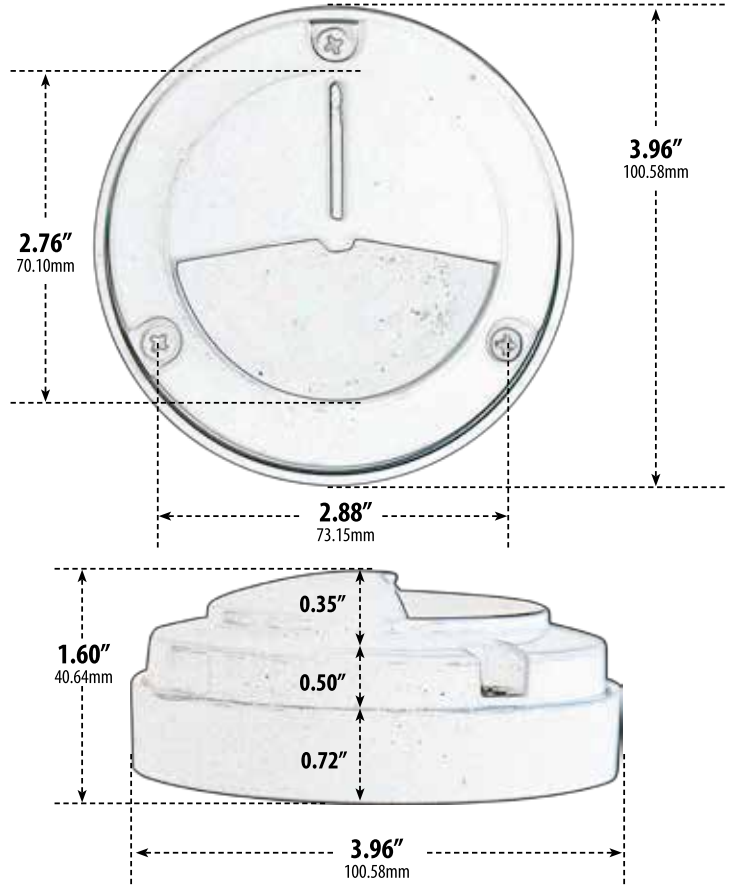

LV707

SURFACE MOUNT BRICK, STEP AND WALL LIGHT

- ▶ **Material:** Powder Coated Cast Aluminum
- ▶ **Lens:** White, Heat Resistant, Tempered Glass
- ▶ **Lamp:** JC Bi-Pin Base (20W Maximum)

MODEL NUMBER	LAMP TYPE	ILLUMINANT TYPE	WATTS (W)	VOLTS (V)	LAMP(S) INCLUDED?
LV707	JC	HALOGEN	20	12	YES
LV-LED707	JC-LED	15 LEDs	2.5	12	YES
LV-LED707-AMB	JC-LED	48 LEDs	3.0	12	YES

- ▶ **Amber Lamp:** Silicone G4 Bi-Pin (Turtle Friendly)
- ▶ **Available Color:** Black, White, Bronze, Verde Green
- ▶ **Connector Available:** P-CN01 (sold separately)
- ▶ **ETL Approved**

Overall Dimensions:
3.96"H x 3.96"W x 1.60"D

Weight: 0.60 lbs
Approximate Wire Length: 4"
Box Dimensions: 4.25"H x 4.13"W x 2.25"D
Lamp Included

DABMAR LIGHTING INCORPORATED

320 Graves Ave . Oxnard, CA 93030 . 805.604.9090 . f: 805.604.9050 . www.dabmar.com
4693 19th Street Ct E . Bradenton, FL 34203