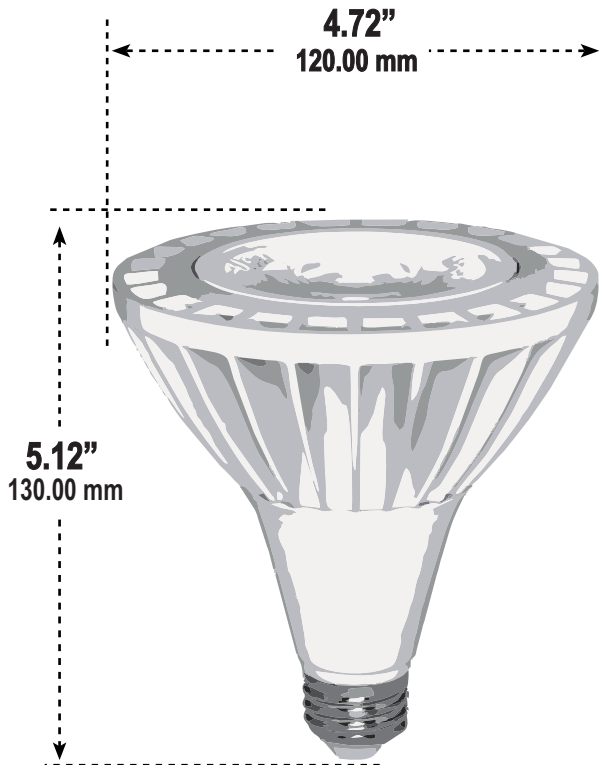

# DL-PAR38F-LED-25W

## LED LAMP

- ▶ **Base:** Medium Base
- ▶ **Lamp:** 25W PAR38 LED COB 27K or 64K **120-277V**
- ▶ **Lamp Color:** Super Bright White
- ▶ **Lumens:** 27K -2500Lm 64K -2500Lm
- ▶ **Beam Angle:** 40° - Flood
- ▶ **Lamp Life:** 30,000 Hrs

Overall Dimensions:  
5.12"H x 4.72"W x 4.72"D  
Weight: 12.4 oz

Box Dimensions:  
5.75"H x 5.00"W x 5.00"D

**DABMAR**  
L I G H T I N G

DABMAR LIGHTING INCORPORATED

320 Graves Ave . Oxnard, CA 93030 . 805.604.9090 . f: 805.604.9050 . [www.dabmar.com](http://www.dabmar.com)