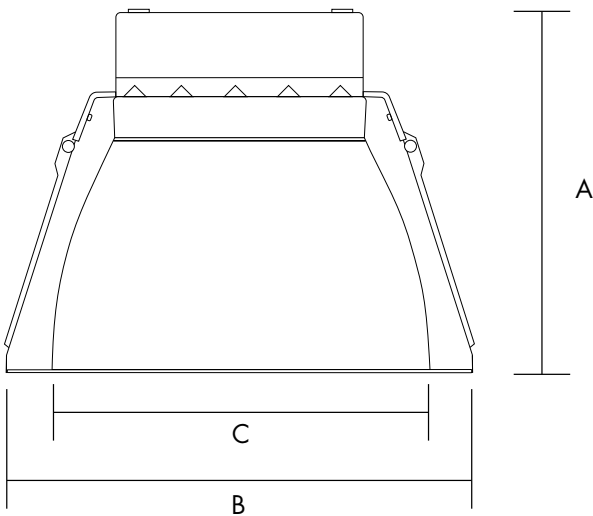

## Accessories

PRODUCT	ITEM NUMBER	DESCRIPTION	DIMENSIONS
	46INFRAMEKIT	4"/6" ADJUSTABLE FRAME KIT (Compatible with 4" and 6" downlights)	-
	EMBACKUPCOMDL1	EMERGENCY BACKUP FOR 4" AND 6" SELECTABLE COMMERCIAL DOWNLIGHT	9.45" X 1.77" X 1.18"
	EMBACKUPCOMDL2	EMERGENCY BACKUP FOR 8", 10" AND 12" SELECTABLE COMMERCIAL DOWNLIGHT	12.9" X 2.6" X 2.2"

## Dimensions

A	B	C	Item Number
5"	6.2"	4.5"	DLC4SWUZDCCT / DLC4SWUZDCCT2 / DLC4SWUZDCCTW / DLC4SWUZDCCT2W
6.4"	7.8"	5.6"	DLC6SWUZDCCT / DLC6SWUZDCCT2 / DLC6SWUZDCCTW / DLC6SWUZDCCT2W
7.4"	9.2"	7.3"	DLC8SWUZDCCT / DLC8SWUZDCCT2 / DLC8SWUZDCCTW / DLC8SWUZDCCT2W
8.2"	10.9"	9"	DLC10SWUZDCCT / DLC10SWUZDCCT2 / DLC10SWUZDCCTW / DLC10SWUZDCCT2W
9.5"	13"	11"	DLC12SWUZDCCT / DLC12SWUZDCCT2 / DLC12SWUZDCCTW / DLC12SWUZDCCT2W