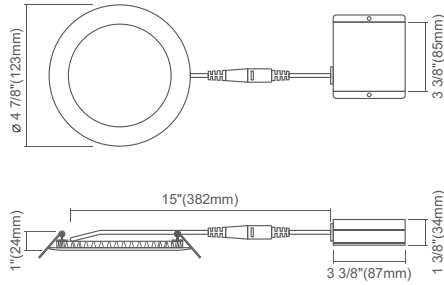

LED - SL - PNL - Size/Shape/Watts - **TRI** - Driver - Trims* - Control - EMB - Warranty

1 2 3 4 5 6 7 8

1 Product	2 Size/Shape/Watts	3 Color	4 Driver	5 Trims*	6 Control	7 EMB	8 Warranty
LED-SL-PNL Non-Adjustable	4R-11W 4" Round, 11W (750lm) 4SQ-11W 4" Square, 11W (750lm) 6R-14W 6" Round, 14W (1000lm) 6SQ-14W 6" Square, 14W (1000lm) 8R-18W 8" Round, 18W (1200lm) 10R-22W 10" Round, 22W (1600lm)	TRI Variable 30K / 40K / 50K	(Blank) 120V 0/10V 0-10V Dim (120V-277V)	WHT White (incl.) BLK Black BZ Bronze BN Brushed Nickel	(Blank) None SWF Wi-Fi Controller	(Blank) None EMB Emergency Backup	(Blank) 5 Year 10YR (incl.)

*Trims only available for 4" and 6" fixtures

Specs and model numbers are subject to change with or without notice

FEATURES

INSTALLATION

The slim panel LED redefines recessed downlight installations. The narrow design and remote driver box with the panel LED can be installed in confined, hard to reach spaces such as closets, bathrooms, hallways, stairwells, outside soffits and other areas that would have been nearly impossible with traditional recessed housings.

DIMENSIONS

4" Round

Cut Out: $\phi 4\frac{1}{4}"$ (108mm)

4" Square

Cut Out: $\phi 4\frac{1}{4}"$ (108mm)

6" Round

Cut Out: $\phi 6\frac{1}{4}"$ (158mm)

6" Square

Cut Out: $\phi 6\frac{1}{4}"$ (158mm)

8" Round

10" Round

HOLE CUT SIZE	
4 inch round, 4 inch square	$\phi 4\frac{1}{4}"$ (108mm)
6 inch round, 6 inch square	$\phi 6\frac{1}{4}"$ (158mm)
8 inch round	$\phi 8\frac{1}{4}"$ (210mm)
10 inch round	$\phi 11"$ (280mm)