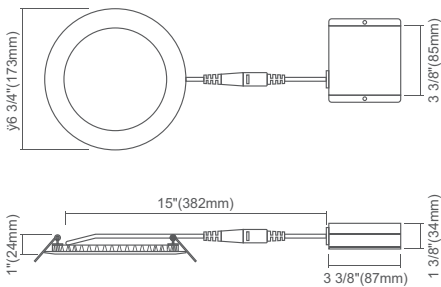

DIMENSIONS

4" Round

Cut Out: $\phi 4\frac{1}{4}"$ (108mm)

4" Square

Cut Out: $\phi 4\frac{1}{4}"$ (108mm)

6" Round

Cut Out: $\phi 6\frac{1}{4}"$ (158mm)

6" Square

Cut Out: $\phi 6\frac{1}{4}"$ (158mm)

8" Round

10" Round

HOLE CUT SIZE	
4 inch round, 4 inch square	$\phi 4\frac{1}{4}"$ (108mm)
6 inch round, 6 inch square	$\phi 6\frac{1}{4}"$ (158mm)
8 inch round	$\phi 8\frac{1}{4}"$ (210mm)
10 inch round	$\phi 11"$ (280mm)