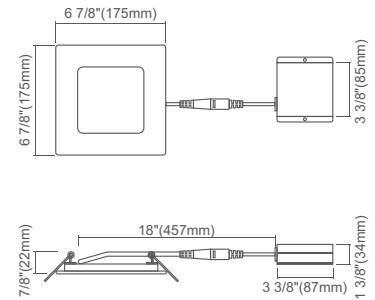

DIMENSIONS

4" Round

Cut Out: $\phi 4\frac{1}{4}"$ (108mm)

4" Square

Cut Out: $\phi 4\frac{1}{4}"$ (108mm)

6" Round

Cut Out: $\phi 6\frac{1}{4}"$ (158mm)

6" Square

Cut Out: $\phi 6\frac{1}{4}"$ (158mm)

8" Round

10" Round

HOLE CUT SIZE	
4 inch round, 4 inch square	$\phi 4\frac{1}{4}"$ (108mm)
6 inch round, 6 inch square	$\phi 6\frac{1}{4}"$ (158mm)
8 inch round	$\phi 8\frac{1}{4}"$ (210mm)
10 inch round	$\phi 11"$ (280mm)