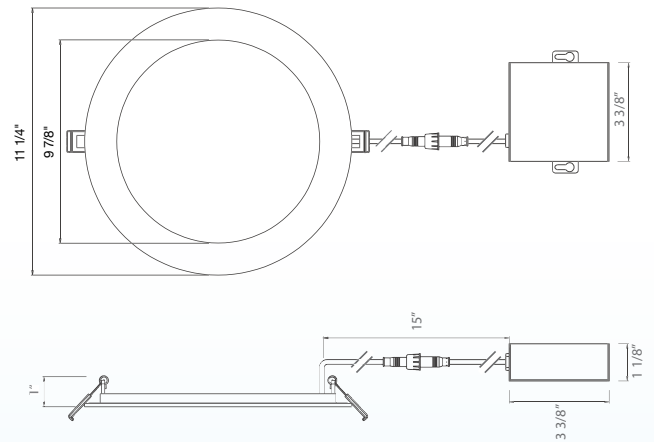

DIMENSIONS

4" Round

Cut Out: $\phi 4\frac{1}{4}"$ (108mm)

4" Square

Cut Out: $\phi 4\frac{1}{4}"$ (108mm)

6" Round

Cut Out: $\phi 6\frac{1}{4}"$ (158mm)

6" Square

Cut Out: $\phi 6\frac{1}{4}"$ (158mm)

8" Round

10" Round

HOLE CUT SIZE	
4 inch round, 4 inch square	$\phi 4\frac{1}{4}"$ (108mm)
6 inch round, 6 inch square	$\phi 6\frac{1}{4}"$ (158mm)
8 inch round	$\phi 8\frac{1}{4}"$ (210mm)
10 inch round	$\phi 11"$ (280mm)