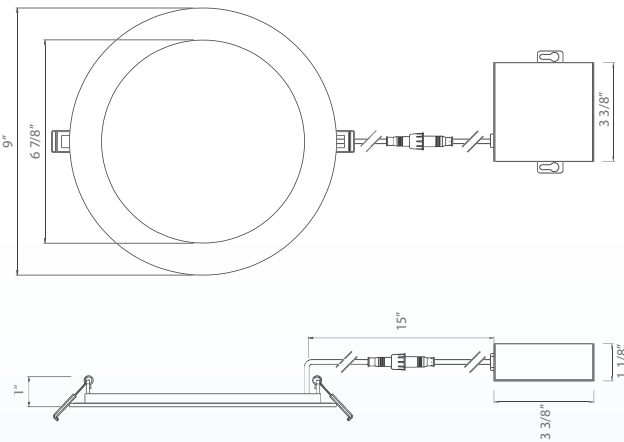

DIMENSIONS

4" Round

Cut Out: $\phi 4\frac{1}{4}"$ (108mm)

4" Square

Cut Out: $\phi 4\frac{1}{4}"$ (108mm)

6" Round

Cut Out: $\phi 6\frac{1}{4}"$ (158mm)

6" Square

Cut Out: $\phi 6\frac{1}{4}"$ (158mm)

8" Round

10" Round

HOLE CUT SIZE	
4 inch round, 4 inch square	$\phi 4\frac{1}{4}"$ (108mm)
6 inch round, 6 inch square	$\phi 6\frac{1}{4}"$ (158mm)
8 inch round	$\phi 8\frac{1}{4}"$ (210mm)
10 inch round	$\phi 11"$ (280mm)