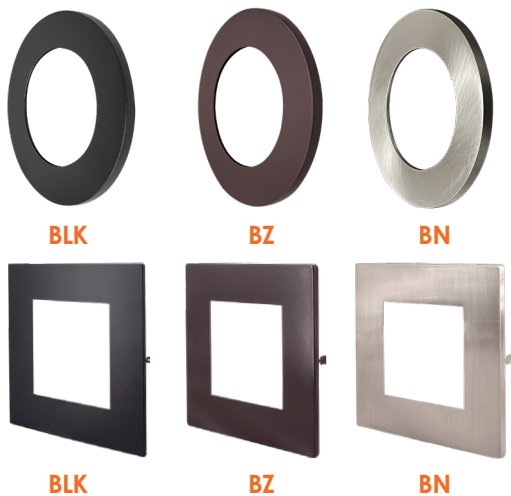

CLIP-ON TRIMS

FIXTURE, TRIM, & ACCESSORY REFERENCE

Fixture Model	Voltage	Watts	Lumens	Color	CRI
LED-SL-PNL-4R-11W-TRI	120V	11w	600	Variable	>90
LED-SL-PNL-4SQ-11W-TRI	120V	11w	600	Variable	>90
LED-SL-PNL-4R-11W-TRI-0/10V	120/277v	11w	600	Variable	>90
LED-SL-PNL-4SQ-11W-TRI-0/10V	120/277v	11w	600	Variable	>90
LED-SL-PNL-6R-14W-TRI	120V	14w	950	Variable	>90
LED-SL-PNL-6SQ-14W-TRI	120V	14w	950	Variable	>90
LED-SL-PNL-6R-14W-TRI-0/10V	120/277v	14w	1,000	Variable	>90
LED-SL-PNL-6SQ-14W-TRI-0/10V	120/277v	14w	1,000	Variable	>90
LED-SL-PNL-8R-18W-TRI	120V	18w	1,200	Variable	>90
LED-SL-PNL-8R-18W-TRI-0/10V	120/277v	18w	1,200	Variable	>90
LED-SL-PNL-10R-22W-TRI-0/10V	120/277v	22w	1,600	Variable	>90