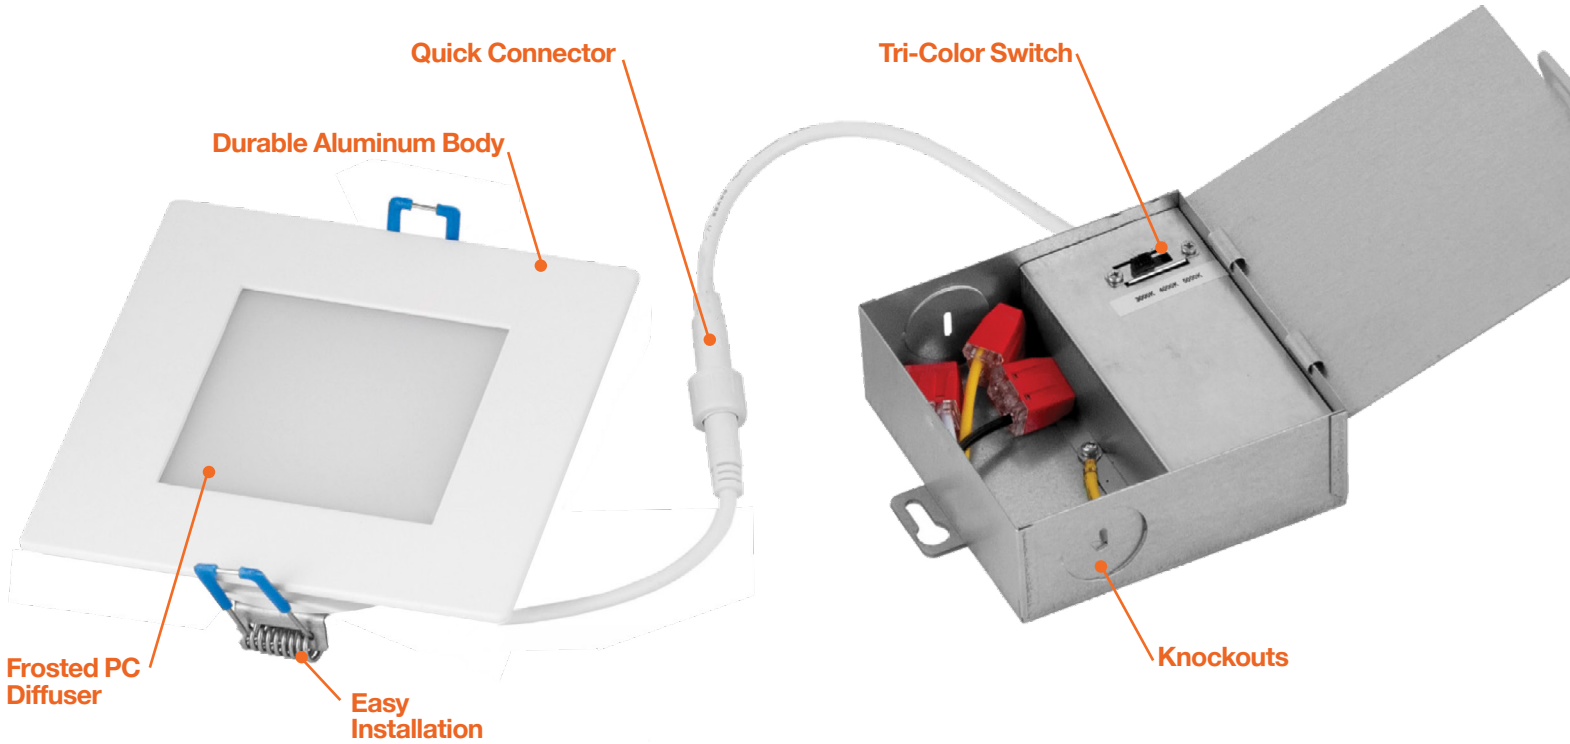

4-6" Round

4-6" Square

6" / 8" Round
 10" only available in 0/10V

EXT SnapTrim Downlight

3 CCT Selectable: 30/40/50K

EnVision LED has developed a line of super slim LED downlights that eliminate the need for a can. The external remote junction box mounts inside the ceiling and the fixture is IC Rated. EnVisions EXT SnapTrim downlights feature three interchangeable trims, including black, bronze, and brushed nickel. By reducing material cost and installation time, the EnVision SnapTrim is the ideal retrofit or new construction recessed lighting solution yet. Simply cut a hole in the ceiling, power the J-Box to the wall switch, and "snap" the trim flush.

Applications:

- Retrofitting
- New Construction
- Residential Lighting
- Commercial Lighting

Product Information:

- External j-box & spring mount clips for easy installation
- '-TRI' version toggles between 3000k, 4000k, & 5000k
- Compatible with most dimmers (e.g. Lutron DVCL-153P)
- Spring mount clips make installation easy
- Canless module does not require housing
- IP65 Wet Location Rated

*Trims only available for 4" and 6" fixtures

Specs and model numbers are subject to change with or without notice

FEATURES

INSTALLATION

The slim panel LED redefines recessed downlight installations. The narrow design and remote driver box with the panel LED can be installed in confined, hard to reach spaces such as closets, bathrooms, hallways, stairwells, outside soffits and other areas that would have been nearly impossible with traditional recessed housings.