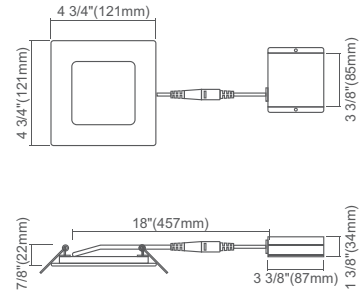

DIMENSIONS

4" Round

Cut Out: $\phi 4\frac{1}{4}"$ (108mm)

4" Square

Cut Out: $\phi 4\frac{1}{4}"$ (108mm)

6" Round

Cut Out: $\phi 6\frac{1}{4}"$ (158mm)

6" Square

Cut Out: $\phi 6\frac{1}{4}"$ (158mm)

8" Round

10" Round

HOLE CUT SIZE	
4 inch round, 4 inch square	$\phi 4\frac{1}{4}"$ (108mm)
6 inch round, 6 inch square	$\phi 6\frac{1}{4}"$ (158mm)
8 inch round	$\phi 8\frac{1}{4}"$ (210mm)
10 inch round	$\phi 11"$ (280mm)