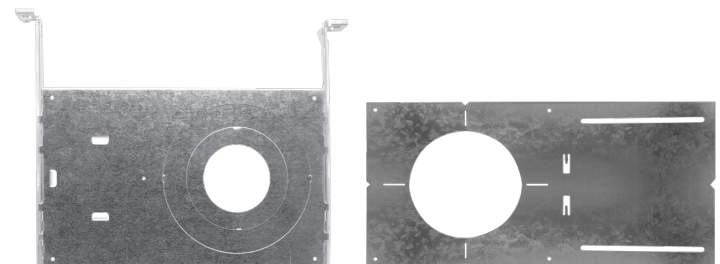

CUNV-NC-ICAT
Universal
Pre-Mounting Plate
5 3/10" x 14 1/2"

C4-JBX-RI
4" Rough In Plate
6 1/2" x 13 1/4"