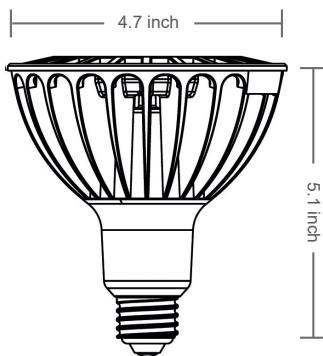

PROJECT NAME: _____ CATALOG NUMBER: _____
NOTES: _____ FIXTURE SCHEDULE: _____

PAR-38 12000K

The EnVision LED PAR-38 LUX bulb in 12,000K is focused around quality, performance, and design. It is ideal for use in high-end Jewelry showrooms. This bulb will help shine the sparkles of the diamonds it is focusing on with its focused beam. Enjoy watching your energy bills fall, while also saving on replacement costs, as our PAR-38 is rated 25,000 hours.

Applications:

- Track Lights
- Showcases
- Recessed Downlighting
- Restaurants, Bars, Pubs, Jewelry Lighting

Product Information:

- Increase energy savings and shorten payback period
- High intensity: ready to replace existing 150w halogens
- Same size as traditional PAR-38
- This item is not dimmable
- 5 Year Limited Warranty