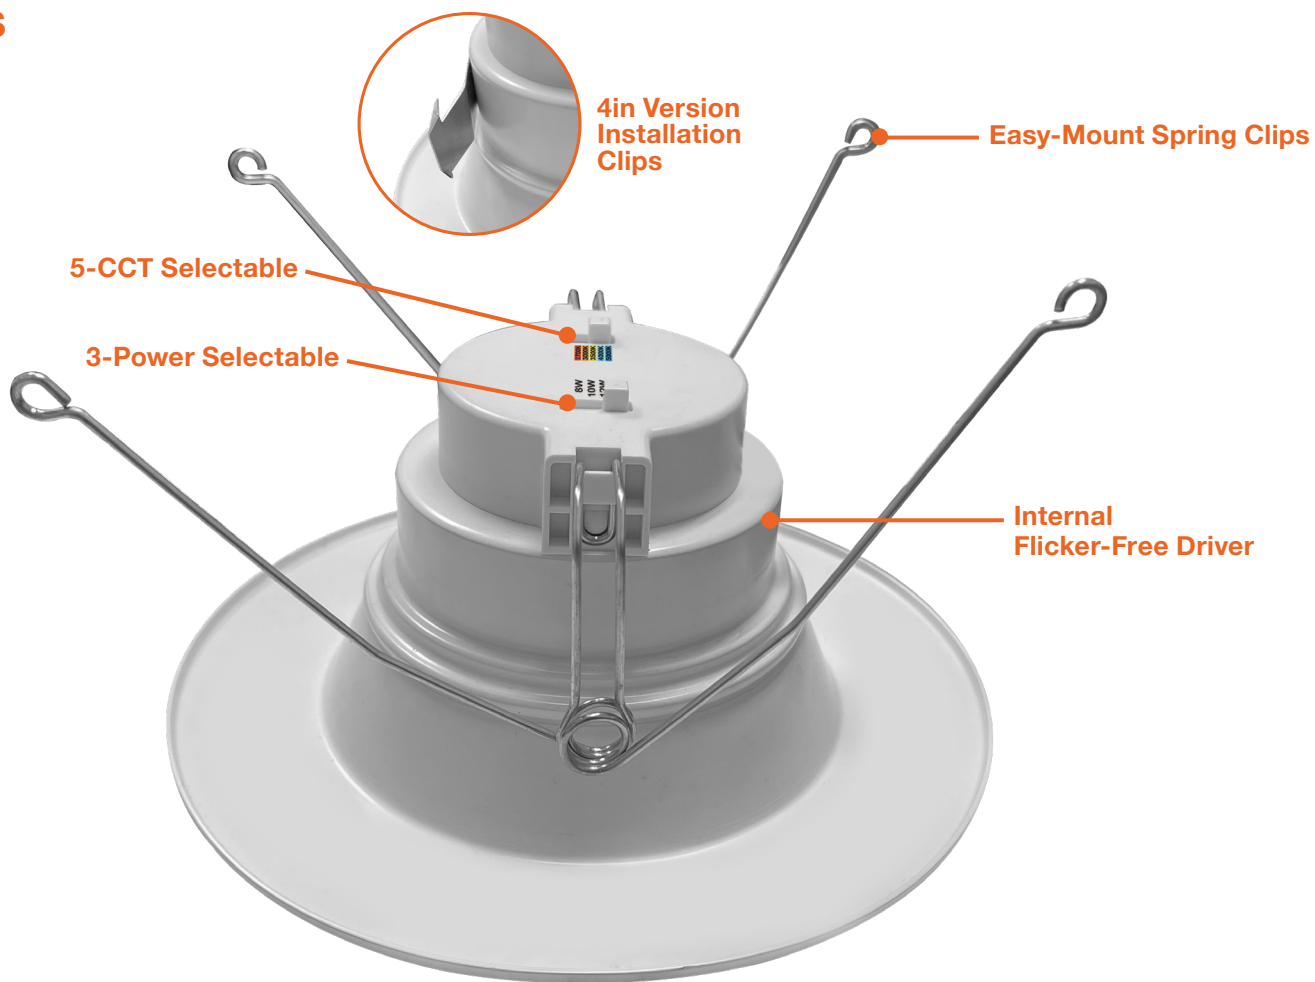

Applications:

- General Recessed Lighting
- Residential & Multifamily
- Office and Meeting Rooms
- Education, Healthcare, Retail, Hospitality

Product Information:

- Fixture includes orange led quick connect and E26 base adapter
- Ideal for use in both remodel and new construction applications
- Di-cast aluminum housing and trim for better heat dissipation
- Select-n-Switch Technology: 5-CCT + 3-Power Selectable

Series

LED-RDL-4-3P12-5CCT-WH-SM
12/10/8W • 1,000/750/500LM
LED-RDL-5/6-3P18-5CCT-WH-SM
18/14/10W • 1,500/1,200/800LM

Optional Accessories (Order Separately)

4" Trim Options	6" Trim Options	Housings & Cans	Fire Rated Housings & Cans	Emergency Backup ¹ (field install)	Tension Clip
RDL-TRIM-4-BLK-SM Black Smooth	RDL-TRIM-5/6-BLK-SM Black Smooth	C4-NC-ICAT-LED 4" IC Rated Can: New Construction	C4-NC-ICAT-LED-FR 4" IC Rated Can: New Construction	LED-EMB-25W-HV-0/10V-2P Up to 24W fixtures	RDL-6CLIP For use in old housings
RDL-TRIM-4-BZ-SM Bronze Smooth	RDL-TRIM-5/6-BZ-SM Bronze Smooth	C4-RM-ICAT-LED 4" IC Rated Can: Retrofit	C6-NC-ICAT-LED-FR 6" IC Rated Can: Retrofit		
RDL-TRIM-4-BN-SM Brushed Nickel Smooth	RDL-TRIM-5/6-BN-SM Brushed Nickel Smooth	C6-NC-ICAT-LED 6" IC Rated Can: New Construction	C6-RM-ICAT-LED 6" IC Rated Can: Retrofit		
RDL-TRIM-4-WH-BFL White Baffle	RDL-TRIM-5/6-WH-BFL White Baffle				
RDL-TRIM-4-BLK-BFL Black Baffle	RDL-TRIM-5/6-BLK-BFL Black Baffle				
RDL-TRIM-4-BZ-BFL Bronze Baffle	RDL-TRIM-5/6-BZ-BFL Bronze Baffle				
RDL-TRIM-4-BN-BFL Brushed Nickel Baffle	RDL-TRIM-5/6-BN-BFL Brushed Nickel Baffle				
RDL-TRIM-4-CUSTOM Custom Color	RDL-TRIM-5/6-CUSTOM Custom Color				

1. Field installable.
Lasts 90 minutes.

FEATURES

MEASUREMENTS

4 inch

5/6 inch

ACCESSORIES

TRIM-BN-SM
RDL-4-TRIM-BN-SM
RDL-5/6-TRIM-BN-SM

TRIM-BN-BFL
RDL-4-TRIM-BN-BFL
RDL-5/6-TRIM-BN-BFL