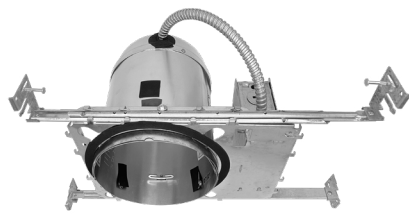

C4-NC-ICAT-LED
C6-NC-ICAT-LED