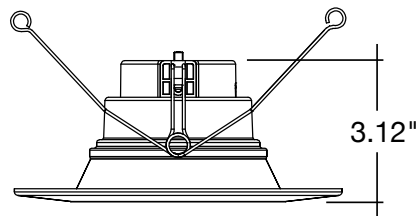

1. Field installable.
Lasts 90 minutes.

FEATURES

MEASUREMENTS

4 inch

5/6 inch

ACCESSORIES

TRIM-BN-SM
RDL-4-TRIM-BN-SM
RDL-5/6-TRIM-BN-SM

TRIM-BN-BFL
RDL-4-TRIM-BN-BFL
RDL-5/6-TRIM-BN-BFL