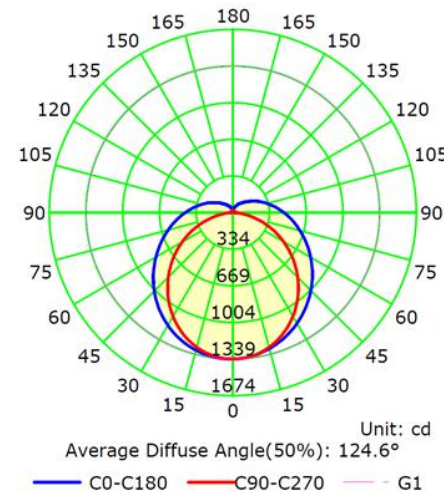

DIMENSIONS

MOTION SENSOR FEATURES

Daylight sensor

Hold time

On/off control

Detection area

Stand-by dimming level

Stand-by period

MOTION SENSOR DIMENSIONS

MOTION SENSOR WIRING DIAGRAM

FIXTURE PHOTOMETRICS

2FT Photometrics

4FT Photometrics

MOTION SENSOR COVERAGE AREA

Ceiling Mounted