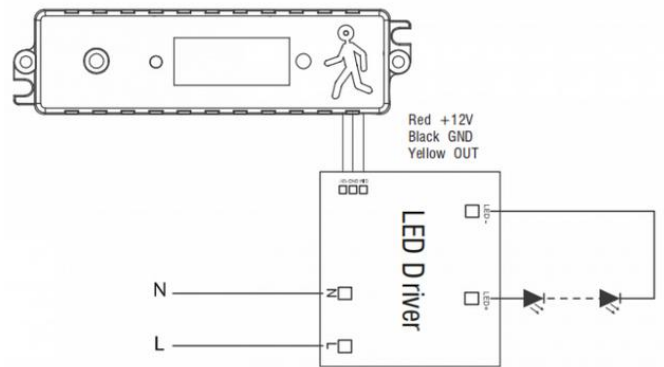

Power Changable only available in 4FT and 8FT

Specs and model numbers are subject to change with or without notice

FEATURES

REFERENCE TABLES

Single Wattage

Trim Model	Description
LED-RST-2FT-3M40W-TRI	2 FT Round Strip LED Light 3CCT
LED-RST-2FT-3M40W-TRI-BMS	2 FT Round Strip LED Light 3CCT with Bi-Level Motion Sensor
LED-RST-2FT-3M40W-TRI-EMB	2 FT Round Strip LED Light 3CCT with Emergency Backup
LED-RST-2FT-3M40W-TRI-BMS-EMB	2 FT Round Strip LED Light 3CCT with Emergency Backup + Bi Level

3-Power and 3CCT Selectable

Trim Model	Description
LED-RST-4FT-3M40W-TRI	4 FT Round Strip LED Light 3CCT
LED-RST-4FT-3M40W-TRI-BMS	4 FT Round Strip LED Light 3CCT with Bi-Level Motion Sensor
LED-RST-4FT-3M40W-TRI-EMB	4 FT Round Strip LED Light 3CCT with Emergency Backup
LED-RST-4FT-3M40W-TRI-BMS-EMB	4 FT Round Strip LED Light 3CCT with Emergency Backup + Bi Level
LED-RST-8FT-3M60W-TRI	8 FT Round Strip LED Light 3CCT
LED-RST-8FT-3M60W-TRI-BMS	8 FT Round Strip LED Light 3CCT with Bi-Level Motion Sensor
LED-RST-8FT-3M60W-TRI-EMB	8 FT Round Strip LED Light 3CCT with Emergency Backup
LED-RST-8FT-3M60W-TRI-BMS-EMB	8 FT Round Strip LED Light 3CCT with Emergency Backup + Bi Level

DIMENSIONS

MOTION SENSOR FEATURES

Daylight sensor

Hold time

On/off control

Detection area

Stand-by dimming level

Stand-by period

MOTION SENSOR DIMENSIONS

MOTION SENSOR WIRING DIAGRAM

FIXTURE PHOTOMETRICS

2FT Photometrics

4FT Photometrics

MOTION SENSOR COVERAGE AREA

Ceiling Mounted