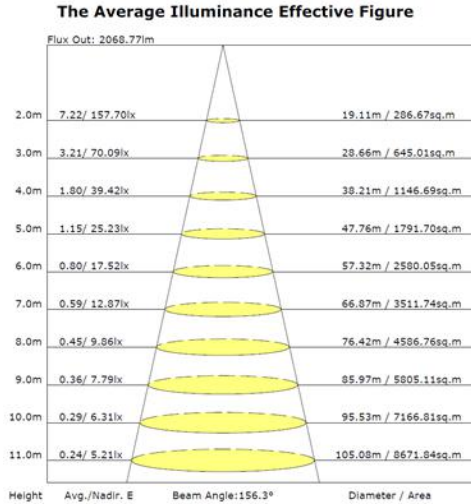

MOTION SENSOR DIMENSIONS

MOTION SENSOR WIRING DIAGRAM

FIXTURE PHOTOMETRICS

2FT Photometrics

4FT Photometrics

MOTION SENSOR COVERAGE AREA

Ceiling Mounted