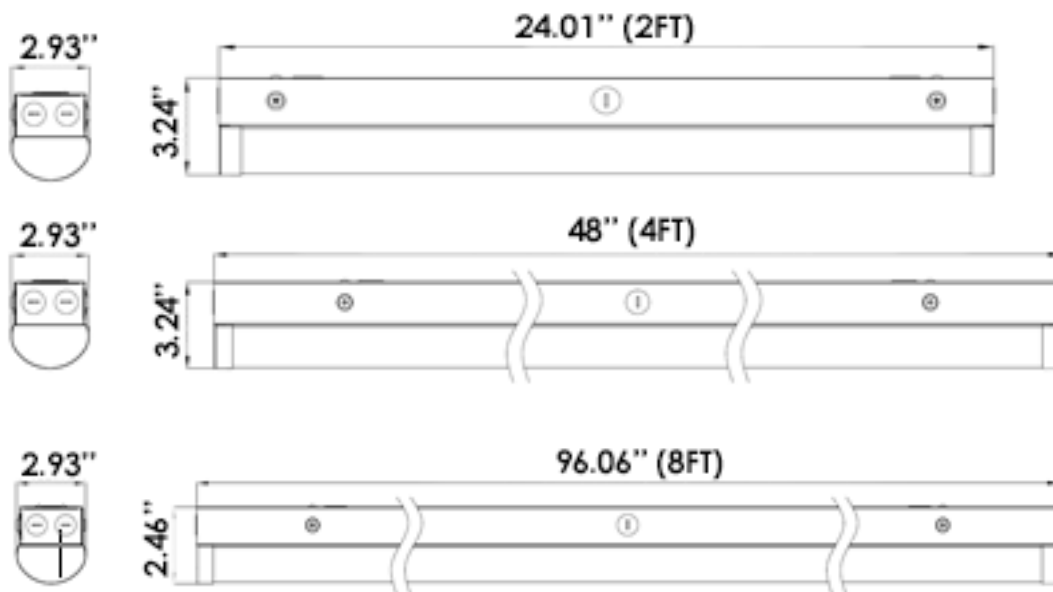

DIMENSIONS