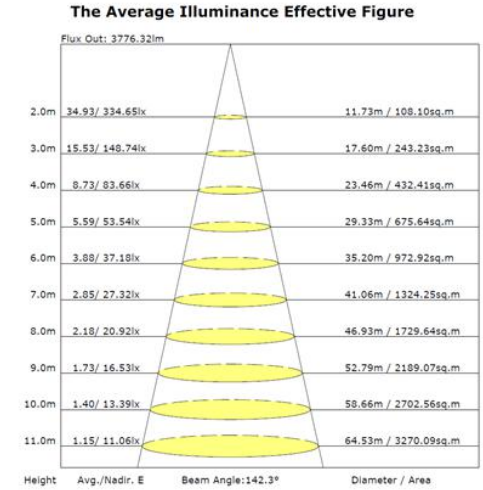

DIMENSIONS

MOTION SENSOR FEATURES

Daylight sensor

Hold time

On/off control

Detection area

Stand-by dimming level

Stand-by period

MOTION SENSOR DIMENSIONS

MOTION SENSOR WIRING DIAGRAM

FIXTURE PHOTOMETRICS

2FT Photometrics

4FT Photometrics

MOTION SENSOR COVERAGE AREA

Ceiling Mounted