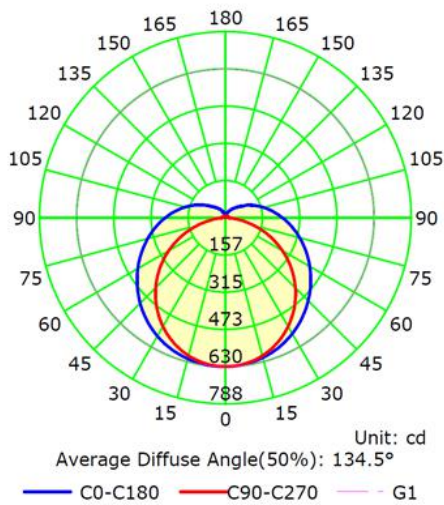

DIMENSIONS

MOTION SENSOR FEATURES

Daylight sensor

Hold time

On/off control

Detection area

Stand-by dimming level

Stand-by period

MOTION SENSOR DIMENSIONS

MOTION SENSOR WIRING DIAGRAM

FIXTURE PHOTOMETRICS

2FT Photometrics

4FT Photometrics

MOTION SENSOR COVERAGE AREA

Ceiling Mounted