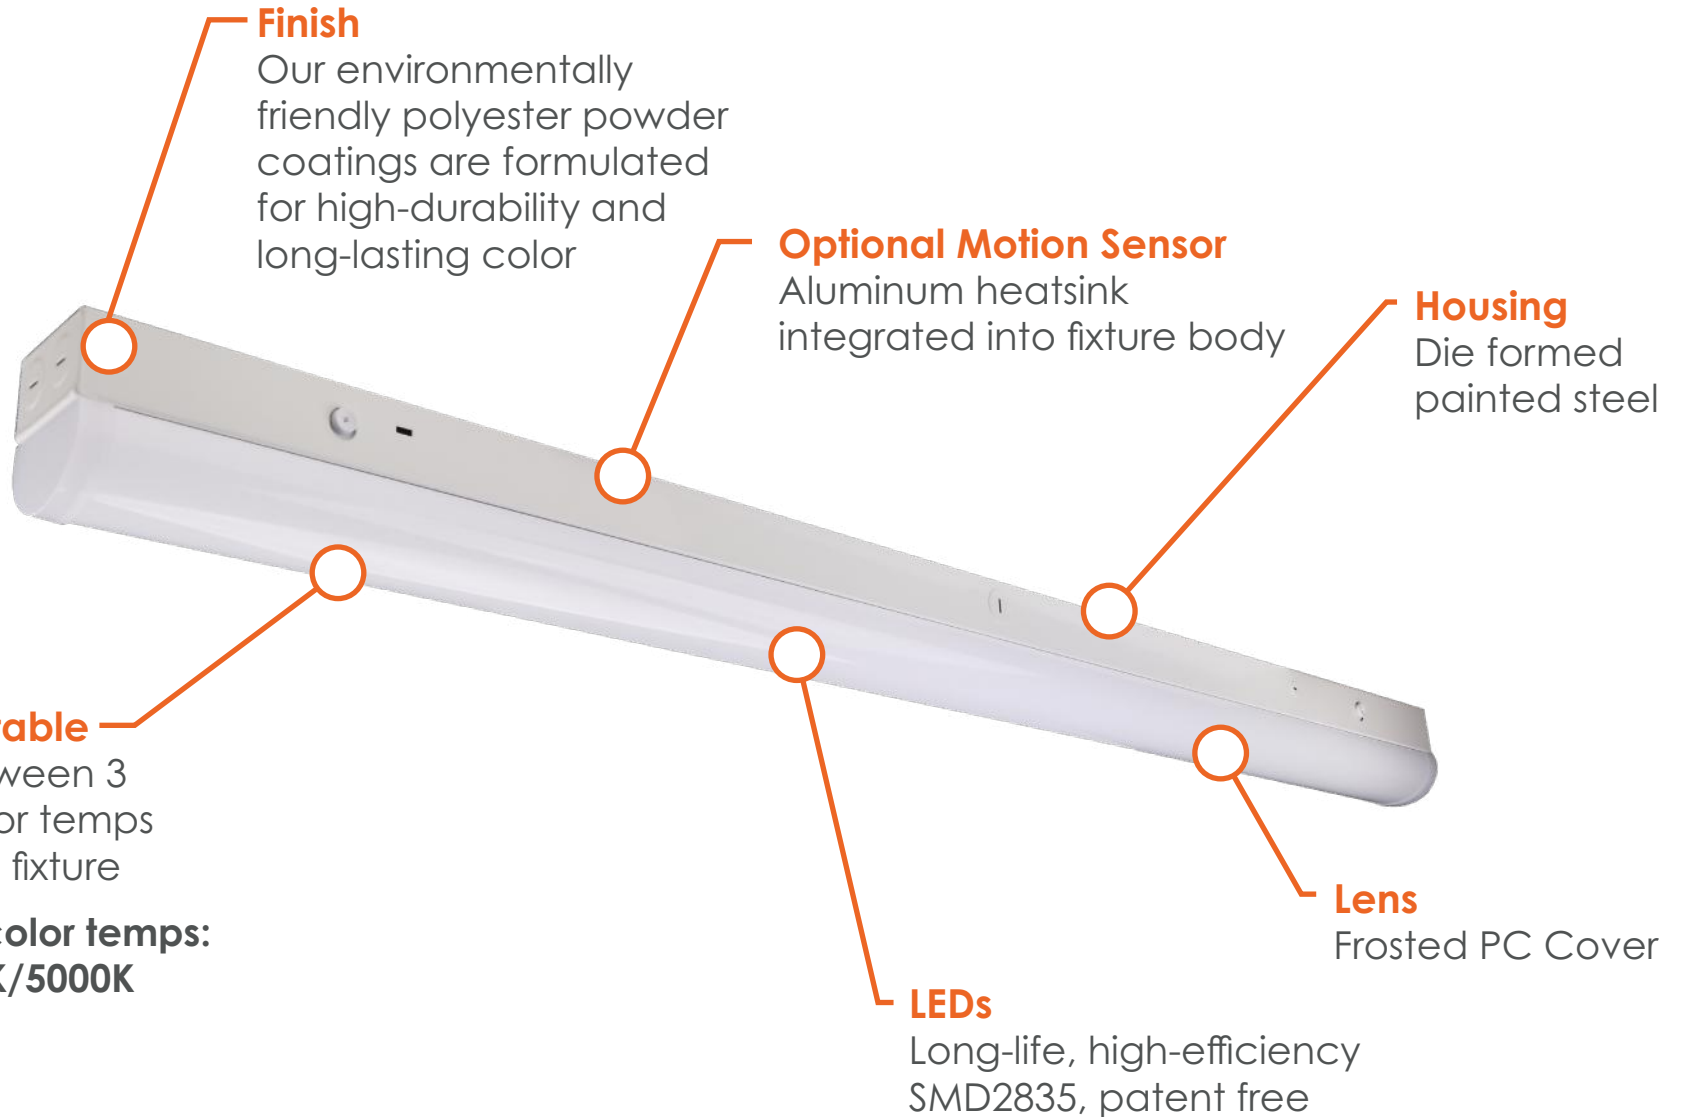

Project: _____
 Part#: _____
 Type: _____

2/4/8' Round Strip LED Light

Closest Rated

Optional Suspension Kit (MSK-SK)
 Suspends up to 3 feet

The EnVision Round Strip LED Light is an LED strip primarily used in general and decorative lighting environments in, such as offices, meeting rooms, and even hospitals. Sporting a constant current of 20w and now changable wattages, our 2' LED Strip is perfect for any environment. Made with a housing of die formed painted steel, this LED Strip also has a 50,000-hour LED lifespan. These 3CCT selectable color temp LED Strips are also compatible with motion sensor and backup batteries, perfect for hotels and subway stations as well, with changable colors between 3000K, 4000K, and 5000K

Applications:

- Hotel, Hallway, and Lobby Lighting
- School and Hospital Lighting
- Restaurant Lighting
- Office and Meeting Room Lighting
- Closet Rated

Product Information:

- Environmental friendly polyester powder coated
- Die formed painted steel
- 50,000-hour LED lifespan based on IES LM-90 results
- Suitable for Damp Location
- 0-10V Dimmable

Power Changable only available in 4FT and 8FT

Specs and model numbers are subject to change with or without notice

FEATURES

REFERENCE TABLES

Single Wattage

Trim Model	Description
LED-RST-2FT-3M40W-TRI	2 FT Round Strip LED Light 3CCT
LED-RST-2FT-3M40W-TRI-BMS	2 FT Round Strip LED Light 3CCT with Bi-Level Motion Sensor
LED-RST-2FT-3M40W-TRI-EMB	2 FT Round Strip LED Light 3CCT with Emergency Backup
LED-RST-2FT-3M40W-TRI-BMS-EMB	2 FT Round Strip LED Light 3CCT with Emergency Backup + Bi Level