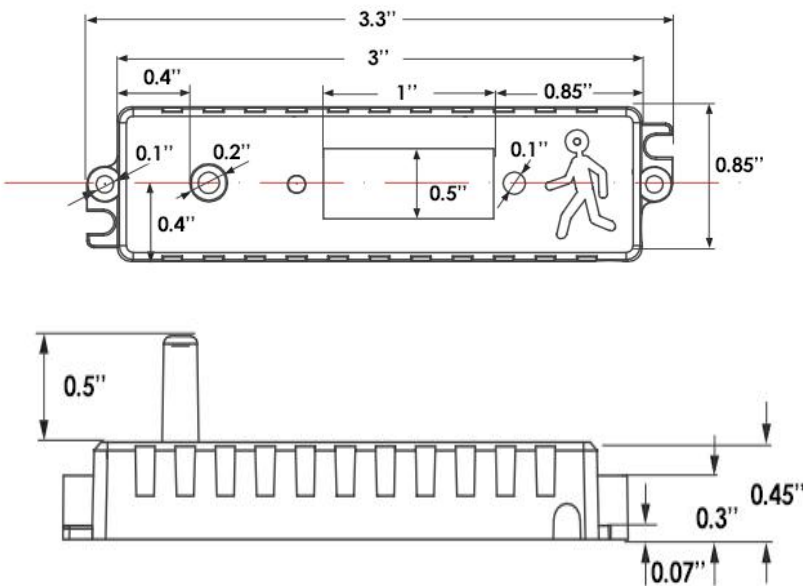

Power Changable only available in 4FT and 8FT

Specs and model numbers are subject to change with or without notice

FEATURES

REFERENCE TABLES

Single Wattage

Trim Model	Description
LED-RST-2FT-3M40W-TRI	2 FT Round Strip LED Light 3CCT
LED-RST-2FT-3M40W-TRI-BMS	2 FT Round Strip LED Light 3CCT with Bi-Level Motion Sensor
LED-RST-2FT-3M40W-TRI-EMB	2 FT Round Strip LED Light 3CCT with Emergency Backup
LED-RST-2FT-3M40W-TRI-BMS-EMB	2 FT Round Strip LED Light 3CCT with Emergency Backup + Bi Level

3-Power and 3CCT Selectable

Trim Model	Description
LED-RST-4FT-3M40W-TRI	4 FT Round Strip LED Light 3CCT
LED-RST-4FT-3M40W-TRI-BMS	4 FT Round Strip LED Light 3CCT with Bi-Level Motion Sensor
LED-RST-4FT-3M40W-TRI-EMB	4 FT Round Strip LED Light 3CCT with Emergency Backup
LED-RST-4FT-3M40W-TRI-BMS-EMB	4 FT Round Strip LED Light 3CCT with Emergency Backup + Bi Level
LED-RST-8FT-3M60W-TRI	8 FT Round Strip LED Light 3CCT
LED-RST-8FT-3M60W-TRI-BMS	8 FT Round Strip LED Light 3CCT with Bi-Level Motion Sensor
LED-RST-8FT-3M60W-TRI-EMB	8 FT Round Strip LED Light 3CCT with Emergency Backup
LED-RST-8FT-3M60W-TRI-BMS-EMB	8 FT Round Strip LED Light 3CCT with Emergency Backup + Bi Level

DIMENSIONS

MOTION SENSOR FEATURES

Daylight sensor

Hold time

On/off control

Detection area

Stand-by dimming level

Stand-by period

MOTION SENSOR DIMENSIONS

MOTION SENSOR WIRING DIAGRAM

FIXTURE PHOTOMETRICS

2FT Photometrics

4FT Photometrics

MOTION SENSOR COVERAGE AREA

Ceiling Mounted