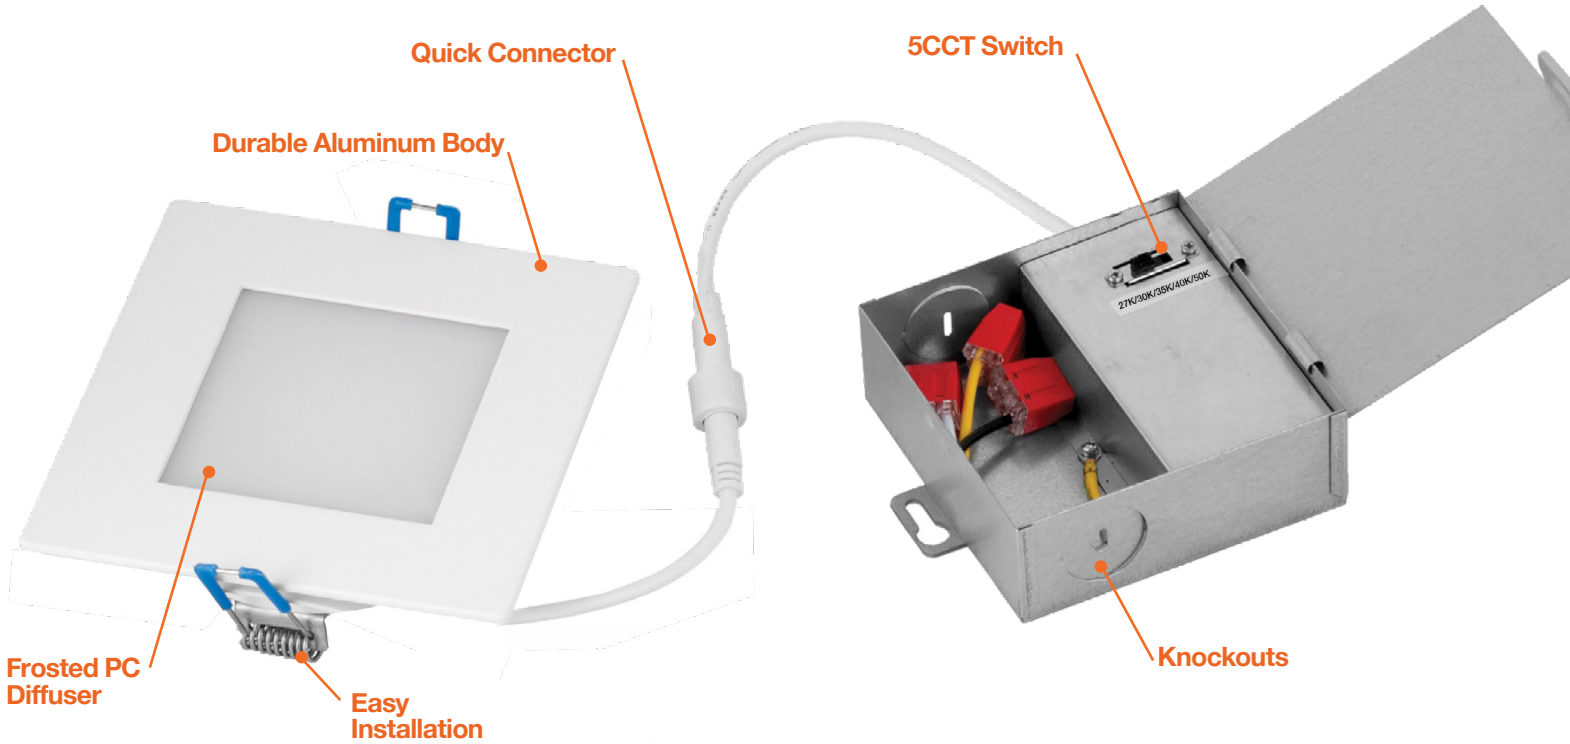

4 - 6" Round

4 - 6 - 8" Square

8" Round

EXT SnapTrim Downlight

5 CCT Selectable: 27/30/35/40/50K

EnVision LED has developed a line of super slim LED downlights that eliminate the need for a can. The external remote junction box mounts inside the ceiling and the fixture is IC Rated. EnVisions EXT SnapTrim downlights feature three interchangeable trims, including black, bronze, and brushed nickel. By reducing material cost and installation time, the EnVision SnapTrim is the ideal retrofit or new construction recessed lighting solution yet. Simply cut a hole in the ceiling, power the J-Box to the wall switch, and "snap" the trim flush.

Applications:

- Retrofitting
- New Construction
- Residential Lighting
- Commercial Lighting

Product Information:

- External j-box & spring mount clips for easy installation
- 5CCT version toggles between 2700k, 3000k, 3500k, 4000k & 5000k
- Compatible with most dimmers (e.g. Lutron DVCL-153P)
- Spring mount clips make installation easy
- Canless module does not require housing
- IP65 Wet Location Rated

7 Warranty

(Blank) 5 Year (incl.)
10YR 10 Year

Specs and model numbers are subject to change with or without notice

FEATURES

INSTALLATION

The slim panel LED redefines recessed downlight installations. The narrow design and remote driver box with the panel LED can be installed in confined, hard to reach spaces such as closets, bathrooms, hallways, stairwells, outside soffits and other areas that would have been nearly impossible with traditional recessed housings.