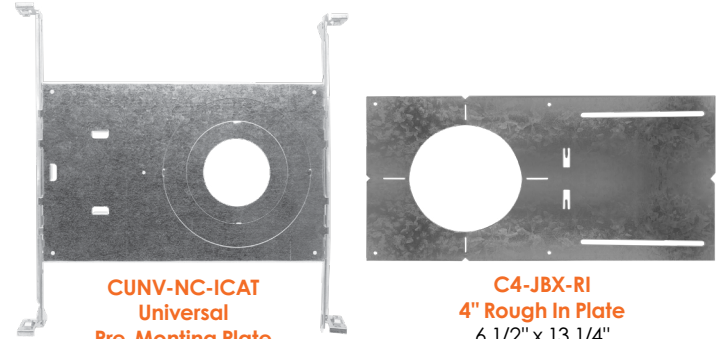

Cut Out: Ø6 1/4" (158mm)

8" Round

8" Square

HOLE CUT SIZE	
4 inch round, 4 inch square	Ø4-1/4" (108mm)
6 inch round, 6 inch square	Ø6-1/4" (158mm)
8 inch round, 8 inch square	Ø8-1/4" (210mm)

CLIP-ON TRIMS

ACCESSORIES

J-Box

JBX-EXT
Extension Cable (6'/10')

CUNV-NC-ICAT
Universal
Pre-Mounting Plate
5 3/10" x 14 1/2"

C4-JBX-RI
4" Rough In Plate
6 1/2" x 13 1/4"

C6-JBX-RI
6" Rough In Plate
8 1/2" x 17 1/4"

C8-JBX-RI
8" Rough In Plate
10 1/2" x 26"