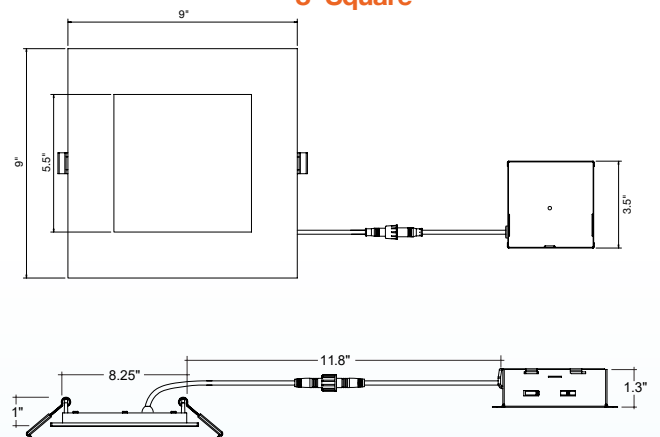

DIMENSIONS

4" Round

Cut Out: Ø4 1/4" (108mm)

4" Square

Cut Out: Ø4 1/4" (108mm)

6" Round

Cut Out: Ø6 1/4" (158mm)

6" Square

Cut Out: Ø6 1/4" (158mm)

8" Round

8" Square

HOLE CUT SIZE	
4 inch round, 4 inch square	Ø4-1/4" (108mm)
6 inch round, 6 inch square	Ø6-1/4" (158mm)
8 inch round, 8 inch square	Ø8-1/4" (210mm)

CLIP-ON TRIMS