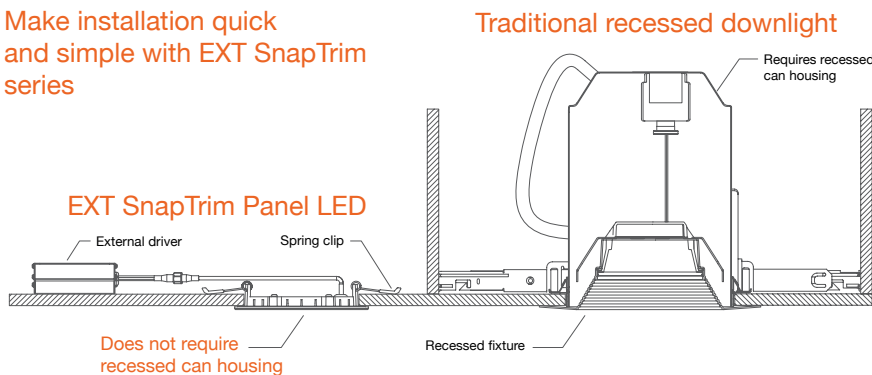

INSTALLATION

The slim panel LED redefines recessed downlight installations. The narrow design and remote driver box with the panel LED can be installed in confined, hard to reach spaces such as closets, bathrooms, hallways, stairwells, outside soffits and other areas that would have been nearly impossible with traditional recessed housings.

Make installation quick and simple with EXT SnapTrim series