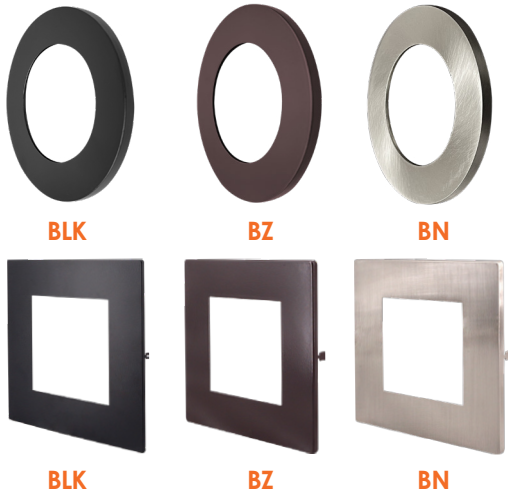

Cut Out: Ø6 1/4" (158mm)

8" Round

8" Square

HOLE CUT SIZE	
4 inch round, 4 inch square	Ø4-1/4" (108mm)
6 inch round, 6 inch square	Ø6-1/4" (158mm)
8 inch round, 8 inch square	Ø8-1/4" (210mm)

CLIP-ON TRIMS