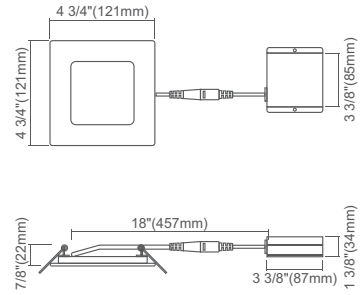

DIMENSIONS

4" Round

Cut Out: Ø4 1/4" (108mm)

4" Square

Cut Out: Ø4 1/4" (108mm)

6" Round

Cut Out: Ø6 1/4" (158mm)

6" Square

Cut Out: Ø6 1/4" (158mm)

8" Round

8" Square

HOLE CUT SIZE	
4 inch round, 4 inch square	Ø4-1/4" (108mm)
6 inch round, 6 inch square	Ø6-1/4" (158mm)
8 inch round, 8 inch square	Ø8-1/4" (210mm)

CLIP-ON TRIMS