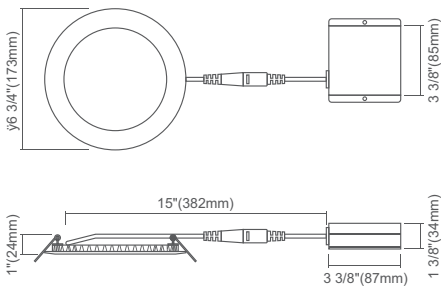

DIMENSIONS

4" Round

Cut Out: Ø4 1/4" (108mm)

4" Square

Cut Out: Ø4 1/4" (108mm)

6" Round

Cut Out: Ø6 1/4" (158mm)

6" Square

Cut Out: Ø6 1/4" (158mm)

8" Round

8" Square

HOLE CUT SIZE	
4 inch round, 4 inch square	Ø4-1/4" (108mm)
6 inch round, 6 inch square	Ø6-1/4" (158mm)
8 inch round, 8 inch square	Ø8-1/4" (210mm)

CLIP-ON TRIMS