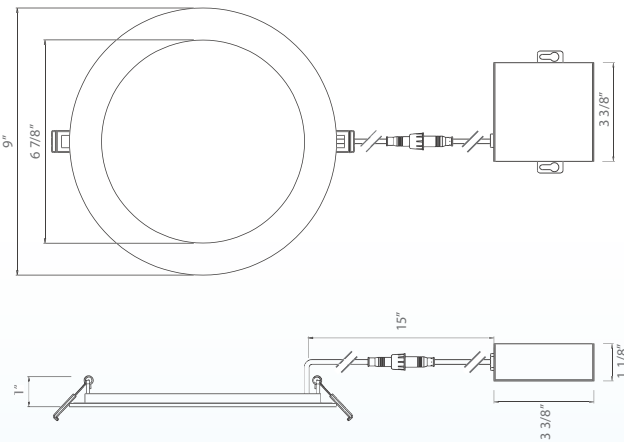

DIMENSIONS

4" Round

Cut Out: Ø4 1/4" (108mm)

4" Square

Cut Out: Ø4 1/4" (108mm)

6" Round

Cut Out: Ø6 1/4" (158mm)

6" Square

Cut Out: Ø6 1/4" (158mm)

8" Round

8" Square

HOLE CUT SIZE	
4 inch round, 4 inch square	Ø4-1/4" (108mm)
6 inch round, 6 inch square	Ø6-1/4" (158mm)
8 inch round, 8 inch square	Ø8-1/4" (210mm)

CLIP-ON TRIMS