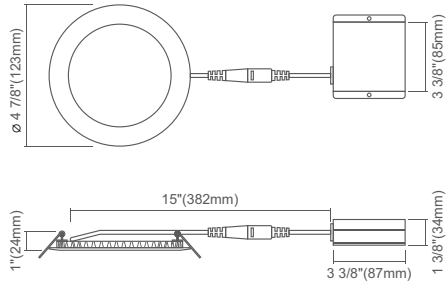

LED - SL - PNL - Size/Shape/Watts - **5 CCT** - Trims* - Control - EMB - Warranty

1 2 3 4 5 6 7

1 Product

LED-SL-PNL
Non-Adjustable

2 Size/Shape/Watts

4R-3P12W 4" Round, 8/10/12W (500/700/840lm)
4SQ-3P12W 4" Square, 8/10/12W (500/700/840lm)
6R-3P15W 6" Round, 9/12/15W (750/950/1150lm)
6SQ-3P15W 6" Square, 9/12/15W (750/950/1150lm)
8R-3P22W 8" Round, 16/19/22W (1200/1400/1600lm)
8SQ-3P22W 8" Square, 16/19/22W (1200/1400/1600lm)

DIMENSIONS

4" Round

Cut Out: Ø4 1/4" (108mm)

4" Square

Cut Out: Ø4 1/4" (108mm)

6" Round

Cut Out: Ø6 1/4" (158mm)

6" Square

Cut Out: Ø6 1/4" (158mm)

8" Round

8" Square

HOLE CUT SIZE	
4 inch round, 4 inch square	Ø4-1/4" (108mm)
6 inch round, 6 inch square	Ø6-1/4" (158mm)
8 inch round, 8 inch square	Ø8-1/4" (210mm)

CLIP-ON TRIMS