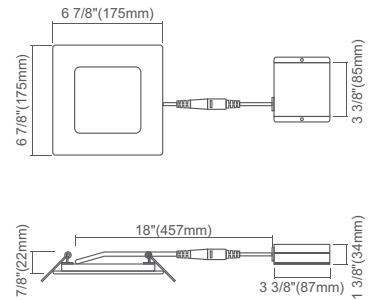

DIMENSIONS

4" Round

Cut Out: Ø4 1/4" (108mm)

4" Square

Cut Out: Ø4 1/4" (108mm)

6" Round

Cut Out: Ø6 1/4" (158mm)

6" Square

Cut Out: Ø6 1/4" (158mm)

8" Round

8" Square

HOLE CUT SIZE	
4 inch round, 4 inch square	Ø4-1/4" (108mm)
6 inch round, 6 inch square	Ø6-1/4" (158mm)
8 inch round, 8 inch square	Ø8-1/4" (210mm)

CLIP-ON TRIMS