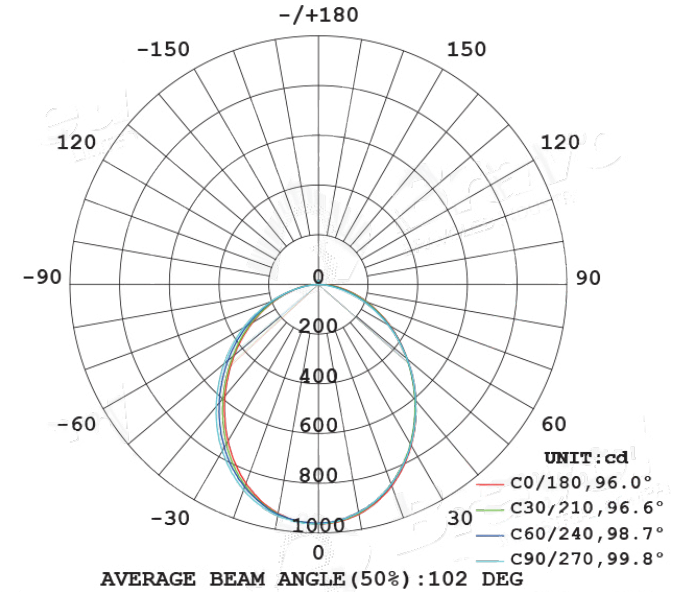

52mm(1.6")

610mm(24")

133mm(5.5")

133mm(5.5")

52mm(1.6")

**4' Frosted Lens Wraparound Dimensions**

52mm(1.6")

1199mm(48")

133mm(5.5")

133mm(5.5")

52mm(1.6")

**2' FROSTED LENS WRAPAROUND PHOTOMETRICS**

Height	Average Lux (lx)	Light range (dia.)
1M	380.7	222.09cm
2M	95.2	444.18cm
3M	42.3	666.27cm
4M	23.8	888.37cm
5M	15.2	1110.46cm

**4' FROSTED LENS WRAPAROUND PHOTOMETRICS**

Height	Average Lux (lx)	Light range (dia.)
1M	525.5	258.3cm
2M	131.4	516.6cm
3M	58.4	774.9cm
4M	32.8	1033.2cm
5M	21.0	1291.5cm