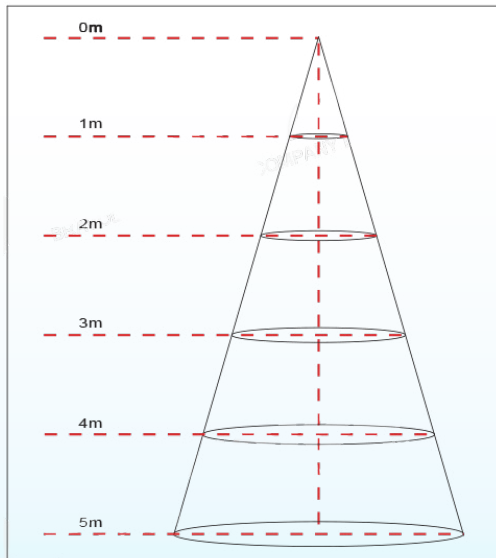

52mm(1.6")

610mm(24")

133mm(5.5")

133mm(5.5")

52mm(1.6")

**4' Frosted Lens Wraparound Dimensions**

52mm(1.6")

1199mm(48")

133mm(5.5")

133mm(5.5")

52mm(1.6")

**2' FROSTED LENS WRAPAROUND PHOTOMETRICS**

Height	Average Lux (lx)	Light range (dia.)
1M	380.7	222.09cm
2M	95.2	444.18cm
3M	42.3	666.27cm
4M	23.8	888.37cm
5M	15.2	1110.46cm

**4' FROSTED LENS WRAPAROUND PHOTOMETRICS**

Height	Average Lux (lx)	Light range (dia.)
1M	525.5	258.3cm
2M	131.4	516.6cm
3M	58.4	774.9cm
4M	32.8	1033.2cm
5M	21.0	1291.5cm