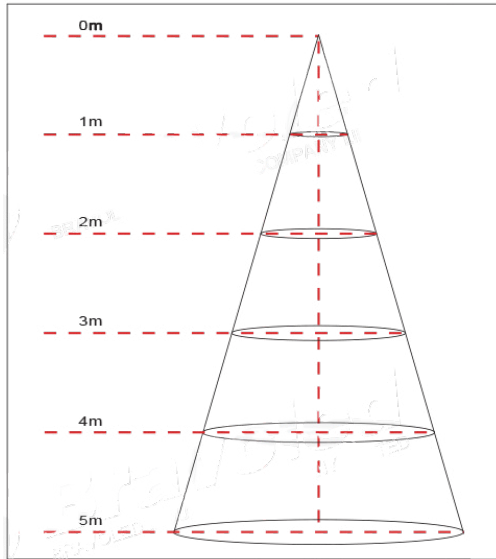

52mm(1.6")

610mm(24")

133mm(5.5")

133mm(5.5")

52mm(1.6")

**4' Frosted Lens Wraparound Dimensions**

52mm(1.6")

1199mm(48")

133mm(5.5")

133mm(5.5")

52mm(1.6")

**2' FROSTED LENS WRAPAROUND PHOTOMETRICS**

Height	Average Lux (lx)	Light range (dia.)
1M	380.7	222.09cm
2M	95.2	444.18cm
3M	42.3	666.27cm
4M	23.8	888.37cm
5M	15.2	1110.46cm

**4' FROSTED LENS WRAPAROUND PHOTOMETRICS**

Height	Average Lux (lx)	Light range (dia.)
1M	525.5	258.3cm
2M	131.4	516.6cm
3M	58.4	774.9cm
4M	32.8	1033.2cm
5M	21.0	1291.5cm