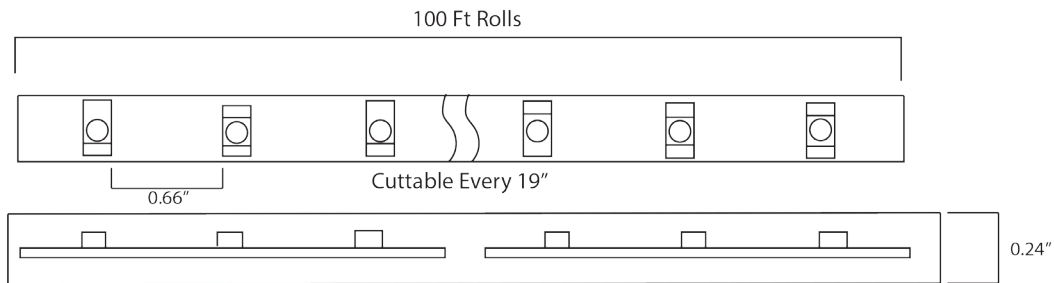

# 120V STRIPLIGHT LUX

The EnVision LUX 120V driverless striplight outperforms the standard 120V striplights in the market with the integration of copper wiring for increased stability and a 10MM thick motherboard for better heat dissipation. The LUX striplight is available in rolls of 100 feet and is cuttable every 19 inches. Use the striplight to illuminate indoor accents and outdoor landscaping.

**Applications:** **Product Information:**

- Undercabinet
- Overcabinet
- Tree Lighting
- Pole Lighting
- Increase energy savings
- Suitable for wet locations
- Dimmable: Down to 5% with most dimmers including: Lutron Diva and Skylark Series
- Custom lengths available
- Accessories: 18"/36"/72" Power Cord Set, 6"/12" Jumper, 90 Degree Jumper, Mounting Straps

Type	Model	Volt	Watt	Lumen	Color	CRI	Beam Spread
120V Strip	RML-SMD5050-120V-W	120V	4W/FT	285/FT	Warm-3000k	>80	180°
120V Strip	RML-SMD5050-120V-D	120V	4W/FT	285/FT	Day- 5000k	>80	180°
120V Strip	RML-SMD5050-120V-R	120V	4W/FT	90/FT	Red	>80	180°
120V Strip	RML-SMD5050-120V-B	120V	4W/FT	90/FT	Blue	>80	180°
120V Strip	RML-SMD5050-120V-G	120V	4W/FT	90/FT	Green	>80	180°