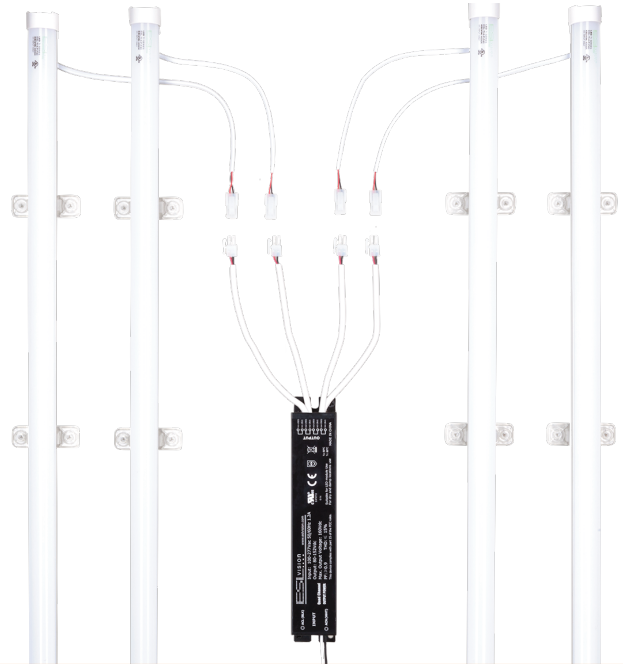

Key Features & Benefits:

- DLC Listed 2x4 Troffer Retrofit Kit
- Installs in Minutes
 - Magnetic Clips
 - Hex Tek Screws
- 54 Available 2x4 Retrofit Kits
 - 24 Available 2x2 Retrofit Kits
 - 36 Available 1x4 Retrofit Kits
- 2,779 to 12,639 Troffer Kit Lumens
- 3,328 to 14,280 Linear Ambient Kit Lumens
- Long Life 80,000 Hours (L70)
 - 10 year warranty (12 hour run times)
 - 7 year warranty (24 hour run times)

Project: _____

Date: _____

Catalog #: _____

Notes: _____

Technical Data:

Light Specifications:

- Linear Ambient Kit Lumens: Up to 17,028 Lumens
- Linear Ambient Kit Efficacy (lm/W): Up to 139 Lumens per Watt
- Troffer Kit Lumens: Up to 12,639 Lumens
- Troffer Kit Efficacy (lm/W): Up to 103 Lumens per Watt
- Kelvin: 4000K, 5000K
- Color Rendering Index (CRI): >82
- Rated Life: > 80,000 hrs

Driver Data:

- Input Voltage: 120-277 VAC
- Driver Output: Quad Output
- Output Power: 120 Watts
- Input Current @ 120V: 1.0 Amps
- Input Current @ 240V: 0.5 Amps
- Input Current @ 277V: 0.433 Amps
- Total Harmonic Distortion (THD): <10%
- Operating Temperature: -4 ~ 122°F

DLC QPL Application Listing:

ITEM#	TROFFER APPLICATION	DLC QPL CODE
ESL-TiHO-K24-S-120W-4L-F40	Linear Retrofit Kit for 2x4 Luminaires	PU17NPHK
ESL-TiHO-K24-S-120W-4L-F50	Linear Retrofit Kit for 2x4 Luminaires	PWJZ2EVU