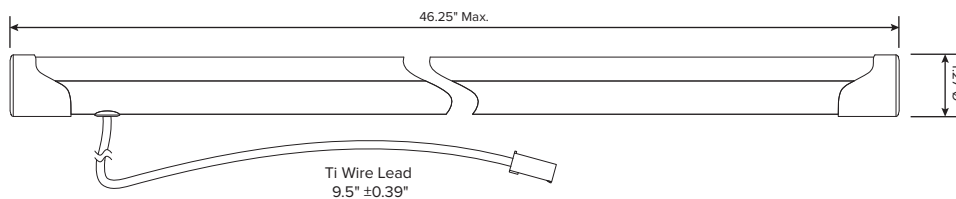

2L Output

3L Output

What's Included:

- (4) LED Ti Bars
- (1) LED Driver
- (8) Ti Clips with Rare Earth Magnets
- (16) Self Tapping Screws
- (1) UL1598C Certification Label

Options (Add as Suffix):

- ESL-EMG-4DC-9W (Emergency Back Up, DC, 9 Watt)

Dimensions:

Ti:

Clip:

Driver: