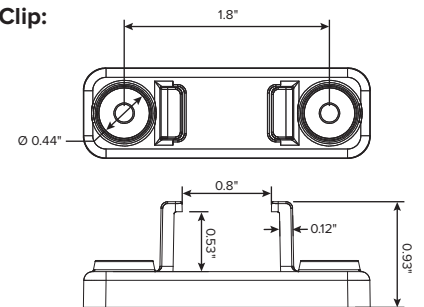

2L Output

3L Output

What's Included:

- (4) LED Ti Bars
- (1) LED Driver
- (8) Ti Clips with Rare Earth Magnets
- (16) Self Tapping Screws
- (1) UL1598C Certification Label

Options (Add as Suffix):

- ESL-EMG-4DC-9W (Emergency Back Up, DC, 9 Watt)

Dimensions:

Ti:

Clip:

Driver: