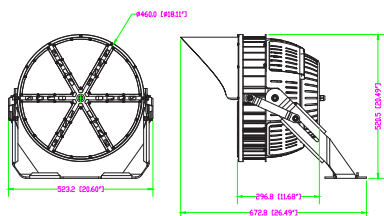

DIMENSIONAL LINE DRAWINGS

SP01 600-750W (With shield)

SP01 400-500W (With shield)

SP01 1000-1200W (With shield)

PACKAGING SPECIFICATIONS

Part #	Model #	UPC	UCC	Inner Carton Dimensions	Product Carton Weight	Shipper/Master Carton Dimensions	Shipper/Master Carton Weight	Shipper Carton Pack
SLTR-400W-52KLM-7-50K-MV-30D	60502261	849489063317	50849489063312	N/A	36.5 lbs.	18.9 x 18.9 x 18.5 in.	36.5 lbs.	1
SLTR-400W-52KLM-7-50K-MV-40D	60505261	849489063324	50849489063329	N/A	36.5 lbs.	18.9 x 18.9 x 18.5 in.	36.5 lbs.	1
SLTR-400W-52KLM-7-50K-MV-120D	60504261	849489063331	50849489063336	N/A	36.5 lbs.	18.9 x 18.9 x 18.5 in.	36.5 lbs.	1
SLTR-600W-78KLM-7-50K-MV-15D	60501361	849489063348	50849489063336	N/A	70.4 lbs.	24.8 x 22.4 x 22.2 in.	70.4 lbs.	1
SLTR-600W-78KLM-7-50K-MV-40D	60505361	849489063355	50849489063350	N/A	70.4 lbs.	24.8 x 22.4 x 22.2 in.	70.4 lbs.	1
SLTR-1000W-130KLM-7-50K-MV-12D	60511461	849489063379	50849489063374	N/A	82.72 lbs.	26.8 x 24.8 x 23.0 in.	82.72 lbs.	1
SLTR-1000W-130KLM-7-50K-MV-30D	60502461	849489063386	50849489063381	N/A	82.72 lbs.	26.8 x 24.8 x 23.0 in.	82.72 lbs.	1
SLTR-1000W-130KLM-7-50K-MV-45D	60506461	849489063362	50849489063367	N/A	82.72 lbs.	26.8 x 24.8 x 23.0 in.	82.72 lbs.	1
SLTR-1000W-130KLM-7-50K-MV-60D	60503461	849489063393	50849489063398	N/A	82.72 lbs.	26.8 x 24.8 x 23.0 in.	82.72 lbs.	1
SLTR-1200W-156KLM-7-50K-MV-12D	60511561	849489063409	50849489063404	N/A	88 lbs.	22.7 x 20.0 x 22.5 in.	88 lbs.	1
SLTR-1200W-156KLM-7-50K-MV-30D	60502561	849489063416	50849489063411	N/A	88 lbs.	22.7 x 20.0 x 22.5 in.	88 lbs.	1
SLTR-1200W-156KLM-7-50K-MV-40D	60505561	849489063447	50849489063442	N/A	88 lbs.	22.7 x 20.0 x 22.5 in.	88 lbs.	1