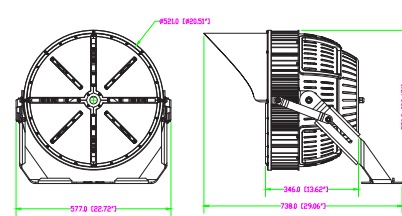

DIMENSIONAL LINE DRAWINGS

SP01 600-750W (With shield)

SP01 400-500W (With shield)

SP01 1000-1200W (With shield)

PACKAGING SPECIFICATIONS

Part #	Model #	UPC	UCC	Inner Carton Dimensions	Product Carton Weight	Shipper/Master Carton Dimensions	Shipper/Master Carton Weight	Shipper Carton Pack
SLTR-400W-52KLM-7-50K-MV-30D	60502261	849489063317	50849489063312	N/A	36.5 lbs.	18.9 x 18.9 x 18.5 in.	36.5 lbs.	1
SLTR-400W-52KLM-7-50K-MV-40D	60505261	849489063324	50849489063329	N/A	36.5 lbs.	18.9 x 18.9 x 18.5 in.	36.5 lbs.	1
SLTR-400W-52KLM-7-50K-MV-120D	60504261	849489063331	50849489063336	N/A	36.5 lbs.	18.9 x 18.9 x 18.5 in.	36.5 lbs.	1
SLTR-600W-78KLM-7-50K-MV-15D	60501361	849489063348	50849489063336	N/A	70.4 lbs.	24.8 x 22.4 x 22.2 in.	70.4 lbs.	1
SLTR-600W-78KLM-7-50K-MV-40D	60505361	849489063355	50849489063350	N/A	70.4 lbs.	24.8 x 22.4 x 22.2 in.	70.4 lbs.	1
SLTR-1000W-130KLM-7-50K-MV-12D	60511461	849489063379	50849489063374	N/A	82.72 lbs.	26.8 x 24.8 x 23.0 in.	82.72 lbs.	1
SLTR-1000W-130KLM-7-50K-MV-30D	60502461	849489063386	50849489063381	N/A	82.72 lbs.	26.8 x 24.8 x 23.0 in.	82.72 lbs.	1
SLTR-1000W-130KLM-7-50K-MV-45D	60506461	849489063362	50849489063367	N/A	82.72 lbs.	26.8 x 24.8 x 23.0 in.	82.72 lbs.	1
SLTR-1000W-130KLM-7-50K-MV-60D	60503461	849489063393	50849489063398	N/A	82.72 lbs.	26.8 x 24.8 x 23.0 in.	82.72 lbs.	1
SLTR-1200W-156KLM-7-50K-MV-12D	60511561	849489063409	50849489063404	N/A	88 lbs.	22.7 x 20.0 x 22.5 in.	88 lbs.	1
SLTR-1200W-156KLM-7-50K-MV-30D	60502561	849489063416	50849489063411	N/A	88 lbs.	22.7 x 20.0 x 22.5 in.	88 lbs.	1
SLTR-1200W-156KLM-7-50K-MV-40D	60505561	849489063447	50849489063442	N/A	88 lbs.	22.7 x 20.0 x 22.5 in.	88 lbs.	1