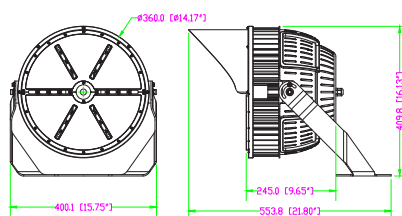

DIMENSIONAL LINE DRAWINGS

SP01 600-750W (With shield)

SP01 400-500W (With shield)

SP01 1000-1200W (With shield)

PACKAGING SPECIFICATIONS

Part #	Model #	UPC	UCC	Inner Carton Dimensions	Product Carton Weight	Shipper/Master Carton Dimensions	Shipper/Master Carton Weight	Shipper Carton Pack
SLTR-400W-52KLM-7-50K-MV-30D	60502261	849489063317	50849489063312	N/A	36.5 lbs.	18.9 x 18.9 x 18.5 in.	36.5 lbs.	1
SLTR-400W-52KLM-7-50K-MV-40D	60505261	849489063324	50849489063329	N/A	36.5 lbs.	18.9 x 18.9 x 18.5 in.	36.5 lbs.	1
SLTR-400W-52KLM-7-50K-MV-120D	60504261	849489063331	50849489063336	N/A	36.5 lbs.	18.9 x 18.9 x 18.5 in.	36.5 lbs.	1
SLTR-600W-78KLM-7-50K-MV-15D	60501361	849489063348	50849489063336	N/A	70.4 lbs.	24.8 x 22.4 x 22.2 in.	70.4 lbs.	1
SLTR-600W-78KLM-7-50K-MV-40D	60505361	849489063355	50849489063350	N/A	70.4 lbs.	24.8 x 22.4 x 22.2 in.	70.4 lbs.	1
SLTR-1000W-130KLM-7-50K-MV-12D	60511461	849489063379	50849489063374	N/A	82.72 lbs.	26.8 x 24.8 x 23.0 in.	82.72 lbs.	1
SLTR-1000W-130KLM-7-50K-MV-30D	60502461	849489063386	50849489063381	N/A	82.72 lbs.	26.8 x 24.8 x 23.0 in.	82.72 lbs.	1
SLTR-1000W-130KLM-7-50K-MV-45D	60506461	849489063362	50849489063367	N/A	82.72 lbs.	26.8 x 24.8 x 23.0 in.	82.72 lbs.	1
SLTR-1000W-130KLM-7-50K-MV-60D	60503461	849489063393	50849489063398	N/A	82.72 lbs.	26.8 x 24.8 x 23.0 in.	82.72 lbs.	1
SLTR-1200W-156KLM-7-50K-MV-12D	60511561	849489063409	50849489063404	N/A	88 lbs.	22.7 x 20.0 x 22.5 in.	88 lbs.	1
SLTR-1200W-156KLM-7-50K-MV-30D	60502561	849489063416	50849489063411	N/A	88 lbs.	22.7 x 20.0 x 22.5 in.	88 lbs.	1
SLTR-1200W-156KLM-7-50K-MV-40D	60505561	849489063447	50849489063442	N/A	88 lbs.	22.7 x 20.0 x 22.5 in.	88 lbs.	1