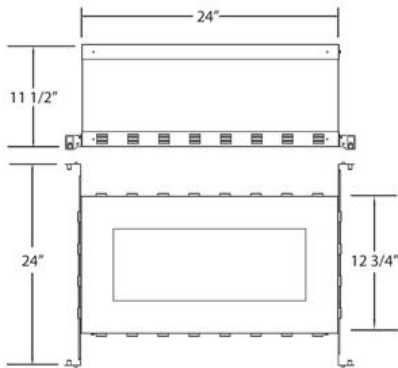

24089, IC BOX FOR TE223

Product Details

Item No.	:	24089-012
Length	:	24"
Width	:	12.75"
Height	:	11.5"
Est. Weight	:	12.8 lbs

BULB DETAILS

Options Available

ITEM NO.	FINISH	SHADE
24089-012		

PROJECT INFORMATION