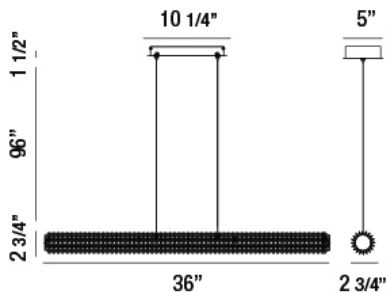

SASSI, LINEAR LED CHANDELIER, 30W

Product Details

Item No.	:	34154-014
Finish	:	Chrome
Shade	:	Clear
Length	:	36"
Width	:	2.75"
Height	:	2.75"
Est. Weight	:	9.9 lbs
IP Rating	:	20
Approval	:	

BULB DETAILS

ITEM NO.	FINISH	SHADE
34154-014	Chrome	Clear

TECHNICAL DETAILS

Hanging Support Type	:	Wire
Wire Length	:	96"
Power Wire Length	:	96"
Canopy Length	:	10.25"
Canopy Width	:	5"
Canopy Height	:	1.5"
Driver	:	Es