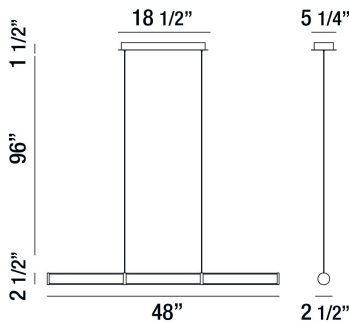

SHAW, 48" LINEAR CHANDELIER

PRODUCT DETAILS

No.	:	35684-015
Product Color	:	CHROME
Product Material	:	METAL
Shade / Accent Colour	:	OPAL WHITE/CLEAR
Shade / Accent Material	:	ACRYLIC
Length	:	48"
Width	:	2.5"
Height	:	2.5"
Overall Height	:	100"
Weight	:	6.8lbs

LIGHT SOURCE DETAILS

Light Source Type	:	INTEGRATED LED
Input Voltage	:	120V
Bulb Voltage	:	120V
Socket Type	:	LED
Total Wattage	:	37W
Delivered Lumens	:	3200lm
Kelvin	:	3000K
CRI	:	90+
Dimmable	:	Yes

OPTIONS AVAILABLE

ITEM NO.	FINISH	SHADE
35684-015	CHROME	OPAL WHITE/CLEAR

TECHNICAL DETAILS

Hanging Support Type	:	AIRCRAFT CABLE
Hanging Support Length	:	96"
Canopy / Backplate Length	:	18.5"
Canopy / Backplate Height	:	1.5"
Canopy / Backplate Width	:	5.25"
Location	:	DRY
Approval	:	