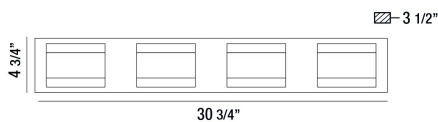

### PRODUCT DETAILS

No.	:	35699-019
Product Color	:	CHROME
Product Material	:	METAL
Shade / Accent Colour	:	CLEAR
Shade / Accent Material	:	PRESSED GLASS
Width	:	30.75"
Height	:	4.75"
Ext	:	3.5"
Weight	:	10.3lbs

### TECHNICAL DETAILS

Canopy / Backplate Length	:	30.75"
Canopy / Backplate Height	:	1.5"
Canopy / Backplate Width	:	4.75"
Location	:	DAMP
Approval	:	