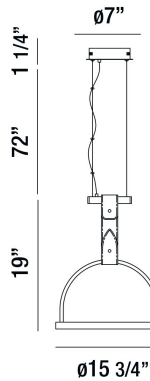

### PRODUCT DETAILS

No.	:	35900-016
Product Color	:	CHROME
Product Material	:	METAL
Diameter	:	15.75"
Height	:	19"
Overall Height	:	92.25"
Weight	:	12.5lbs

### TECHNICAL DETAILS

Hanging Support Type	:	AIRCRAFT CABLE
Hanging Support Length	:	72"
Canopy / Backplate Height	:	1.25"
Canopy / Backplate Dia.	:	7"
Location	:	DRY
Approval	:	