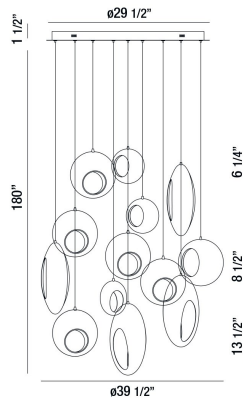

## ARLINGTON, 40" ROUND CHANDELIER

### PRODUCT DETAILS

No.	:	35910-015
Product Color	:	BLACKENED CHROME
Product Material	:	METAL
Shade / Accent Colour	:	BLACKENED CHROME/GOLD
Shade / Accent Material	:	METAL ORBS
Diameter	:	39.5"
Height	:	13.5"
Overall Height	:	195"
Weight	:	42.1lbs

### LIGHT SOURCE DETAILS

Light Source Type	:	INTEGRATED LED
Input Voltage	:	120V
Bulb Voltage	:	12V
Total Wattage	:	39W
Total Lumen	:	2080lm
Kelvin	:	3000K
CRI	:	80+
Dimmable	:	Yes

### TECHNICAL DETAILS

Hanging Support Type	:	WIRE
Hanging Support Length	:	180"
Canopy / Backplate Height	:	1.5"
Canopy / Backplate Dia.	:	29.5"
Location	:	DRY
Approval	:	