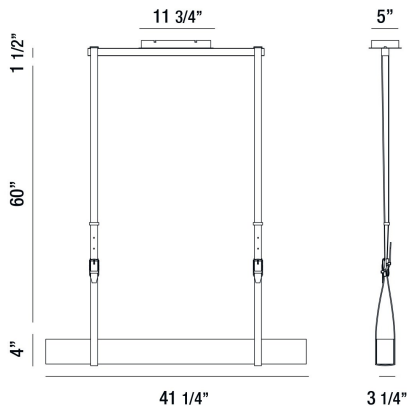

HARBOURVIEW, 41" LINEAR CHANDELIER

PRODUCT DETAILS

No.	:	35942-016
Product Color	:	ANTIQUÉ SILVER
Product Material	:	METAL
Length	:	41.25"
Width	:	3.25"
Height	:	4"
Overall Height	:	65.5"
Weight	:	14.4lbs

TECHNICAL DETAILS

Hanging Support Type	:	LEATHER
Hanging Support Length	:	60"
Canopy / Backplate Length	:	11.75"
Canopy / Backplate Height	:	1.5"
Canopy / Backplate Width	:	5"
Location	:	DRY
Approval	:	