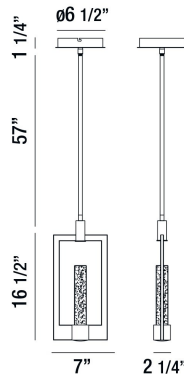

HANSON, 7" RECTANGULAR PENDANT

PRODUCT DETAILS

No.	:	35948-018
Product Color	:	BLACK
Product Material	:	METAL
Shade / Accent Colour	:	CLEAR SEEDED
Shade / Accent Material	:	GLASS
Length	:	7"
Width	:	2.25"
Height	:	16.5"
Overall Height	:	74.75"
Weight	:	6.3lbs

LIGHT SOURCE DETAILS

Light Source Type	:	INTEGRATED LED
Input Voltage	:	120V
Bulb Voltage	:	120V
Socket Type	:	LED
Total Wattage	:	7W
Delivered Lumens	:	205lm
Kelvin	:	3000K
CRI	:	85+
Dimmable	:	Yes

OPTIONS AVAILABLE

ITEM NO.	FINISH	SHADE
35948-018	BLACK	CLEAR SEEDED

TECHNICAL DETAILS

Hanging Support Type	:	ROD
Hanging Support Length	:	57"
Rods Included	:	3"+6"+12"+18"+18"
Canopy / Backplate Height	:	1.25"
Canopy / Backplate Dia.	:	6.5"
Location	:	DRY
Approval	:	