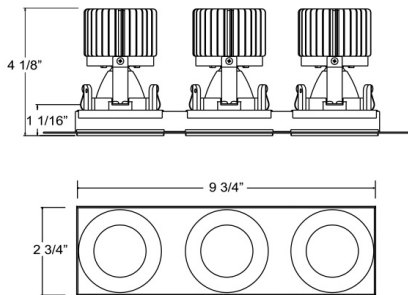

36026-35, AMIGO 3-LIGHT TRIMLESS DOWNLIGHT, 15W LED

PRODUCT DETAILS

No.	:	36026-35-01
Product Color	:	BLACK
Shade / Accent Colour	:	BLACK
Length	:	9.75"
Width	:	2.75"
Height	:	4.125"

TECHNICAL DETAILS

Location	:	DRY
Approval	:	
Beam Angle	:	40

LIGHT SOURCE DETAILS

Number of Bulbs	:	3
Light Source	:	LED
Light Source Type	:	LED
Input Voltage	:	120V
Socket Type	:	LED
Wattage	:	15W
Total Lumen	:	1290lm
Kelvin	:	3500K
CRI	:	90
Bulb Included	:	Yes
Dimmable	:	Yes

Options Available

ITEM NO.	FINISH	SHADE
36026-35-01	BLACK	BLACK
36026-35-02	WHITE	WHITE

PROJECT INFORMATION

Job Name: Date: Type:

Comments: