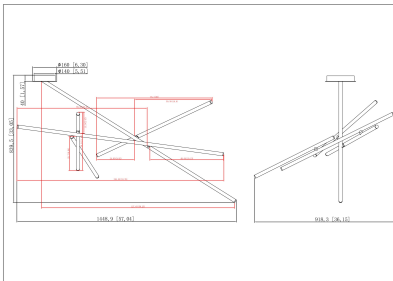

CROSSROADS, 57" CEILING MOUNT

PRODUCT DETAILS

No.	:	36249-022
Product Color	:	SATIN NICKEL
Product Material	:	METAL
Shade / Accent Colour	:	FROSTED
Shade / Accent Material	:	ACRYLIC
Length	:	57"
Width	:	36.25"
Height	:	33"
Weight	:	8.1lbs

LIGHT SOURCE DETAILS

Light Source Type	:	INTEGRATED LED
Input Voltage	:	120V
Bulb Voltage	:	120V
Total Wattage	:	9W
Delivered Lumens	:	590lm
Kelvin	:	3000K
CRI	:	90+
Dimmable	:	Yes

OPTIONS AVAILABLE

ITEM NO.	FINISH	SHADE
36249-015	BLACK	FROSTED
36249-022	SATIN NICKEL	FROSTED
36249-039	ANTIQUE BRASS	FROSTED

TECHNICAL DETAILS

Canopy / Backplate Height	:	1.5"
Canopy / Backplate Dia.	:	6.25"
Location	:	DRY
Approval	:	

PROJECT INFORMATION

 Job Name: Date: Category:

 Comments: