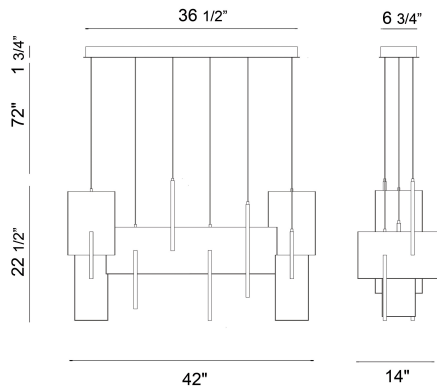

COBURG, EXTRA LARGE LINEAR LED CHANDELIER

PRODUCT DETAILS

No.	:	38044-014
Product Color	:	GOLD
Product Material	:	METAL
Shade / Accent Material	:	~
Length	:	42"
Width	:	14"
Height	:	23"
Overall Height	:	95"
Weight	:	35.2lbs

LIGHT SOURCE DETAILS

Light Source Type	:	INTEGRATED LED
Input Voltage	:	120V
Bulb Voltage	:	24V
Socket Type	:	LED
Total Wattage	:	129W
Initial Lumens	:	7700lm
Kelvin	:	3000K
CRI	:	90
Dimmable	:	Yes

OPTIONS AVAILABLE

ITEM NO.	FINISH	SHADE
38044-014	GOLD	
38044-021	BLACK	

TECHNICAL DETAILS

Hanging Support Type	:	WIRE
Canopy / Backplate Length	:	36.5"
Canopy / Backplate Height	:	1.75"
Canopy / Backplate Width	:	7"
Location	:	DRY
Approval	:	
Title 24	:	Yes