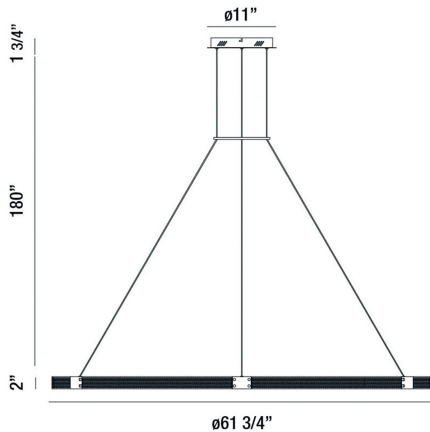

ADMIRAL, 62" 3-TIER ROUND CHANDELIER

PRODUCT DETAILS

| | | |
|-------------------------|---|------------------|
| No. | : | 37055-011 |
| Product Color | : | MATTE BLACK/GOLD |
| Product Material | : | METAL |
| Shade / Accent Material | : | METAL |
| Diameter | : | 61.75" |
| Height | : | 2" |
| Overall Height | : | 183.75" |
| Weight | : | 23.4lbs |

LIGHT SOURCE DETAILS

| | | |
|-------------------|---|----------------|
| Light Source Type | : | INTEGRATED LED |
| Input Voltage | : | 120V |
| Bulb Voltage | : | 120V |
| Socket Type | : | LED |
| Total Wattage | : | 99W |
| Total Lumen | : | 3820lm |
| Kelvin | : | 3000K |
| CRI | : | 90 |
| Dimmable | : | Yes |

Options Available

| ITEM NO. | FINISH | SHADE |
|-----------|---------------------|-------|
| 37055-011 | MATTE BLACK/GOLD | |

TECHNICAL DETAILS

| | | |
|---------------------------|---|---|
| Hanging Support Type | : | WIRE |
| Hanging Support Length | : | 180" |
| Canopy / Backplate Height | : | 1.75" |
| Canopy / Backplate Dia. | : | 11" |
| Location | : | DRY |
| Approval | : |  |