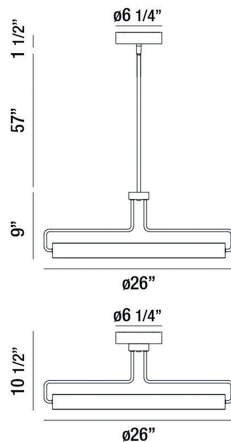

PEMBERTON, LARGE LED PENDANT/SEMI FLUSHMOUNT

PRODUCT DETAILS

No.	:	37082-025
Product Color	:	SATIN NICKEL
Product Material	:	METAL
Shade / Accent Colour	:	BLACK
Shade / Accent Material	:	ACRYLIC
Diameter	:	26"
Height	:	9"
Overall Height	:	69"
Weight	:	7.2lbs

LIGHT SOURCE DETAILS

Light Source Type	:	INTEGRATED LED
Input Voltage	:	120V
Bulb Voltage	:	120V
Socket Type	:	LED
Total Wattage	:	32W
Delivered Lumens	:	1150lm
Kelvin	:	3000K
CRI	:	90+
Dimmable	:	Yes

OPTIONS AVAILABLE

ITEM NO.	FINISH	SHADE
37082-017	ANTIQUÉ BRASS	BLACK
37082-025	SATIN NICKEL	BLACK

TECHNICAL DETAILS

Hanging Support Type	:	ROD
Hanging Support Length	:	57"
Canopy / Backplate Height	:	1.5"
Canopy / Backplate Dia.	:	6.25"
Location	:	DRY
Title 24	:	Yes