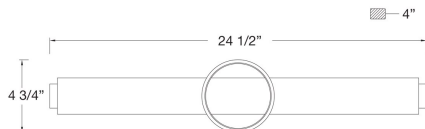

SANTORO, LG LED BATHBAR

PRODUCT DETAILS

No.	:	39317-025
Product Color	:	CHROME
Shade / Accent Colour	:	CHROME
Width	:	24.5"
Height	:	4.75"
Ext	:	4"
Weight	:	3.7lbs

LIGHT SOURCE DETAILS

Light Source Type	:	INTEGRATED LED
Input Voltage	:	120V
Bulb Voltage	:	DC 36V
Socket Type	:	LED
Total Wattage	:	27W
Total Lumen	:	1500lm
Kelvin	:	3000K
CRI	:	90
Dimmable	:	Yes

Options Available

ITEM NO.	FINISH	SHADE
39317-018	GOLD	GOLD
39317-025	CHROME	CHROME
39317-032	BLACK	BLACK

TECHNICAL DETAILS

Canopy / Backplate Height	:	1.25"
Canopy / Backplate Dia.	:	4.75"

PROJECT INFORMATION