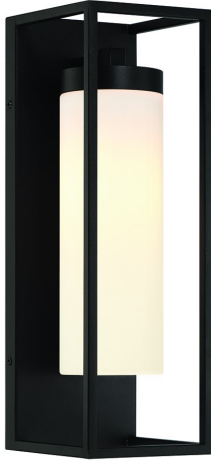

REN, 1 LT OUTDOOR LANTERN

PRODUCT DETAILS

No.	:	41962-015
Product Color	:	SATIN BLACK
Product Material	:	POWDER COATING OVER GALVANIZED STEEL
Shade / Accent Colour	:	OPAL WHITE GLASS
Shade / Accent Material	:	GLASS
Width	:	5.5"
Height	:	16.5"
Ext	:	6"
Weight	:	4.5lbs

LIGHT SOURCE DETAILS

Number of Bulbs	:	1
Light Source Type	:	T10
Input Voltage	:	120V
Bulb Voltage	:	120V
Socket Type	:	E26
Wattage	:	60W
Total Wattage	:	60W
Bulb Included	:	No
Dimmable	:	Yes

OPTIONS AVAILABLE

ITEM NO.	FINISH	SHADE
41962-015	SATIN BLACK	OPAL WHITE GLASS

TECHNICAL DETAILS

Canopy / Backplate Length	:	16.5"
Canopy / Backplate Width	:	5.5"
Location	:	WET
Approval	:	

41962

PROJECT INFORMATION

Job Name: Date: Category: