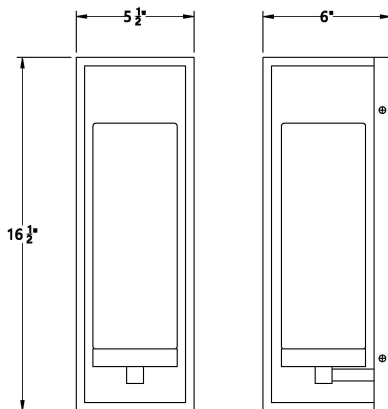

REN, 1 LT OUTDOOR LANTERN

PRODUCT DETAILS

No.	:	41962-015
Product Color	:	SATIN BLACK
Product Material	:	POWDER COATING OVER GALVANIZED STEEL
Shade / Accent Colour	:	OPAL WHITE GLASS
Shade / Accent Material	:	GLASS
Width	:	5.5"
Height	:	16.5"
Ext	:	6"
Weight	:	4.5lbs

LIGHT SOURCE DETAILS

Number of Bulbs	:	1
Light Source Type	:	T10
Input Voltage	:	120V
Bulb Voltage	:	120V
Socket Type	:	E26
Wattage	:	60W
Total Wattage	:	60W
Bulb Included	:	No
Dimmable	:	Yes

OPTIONS AVAILABLE

ITEM NO.	FINISH	SHADE
41962-015	SATIN BLACK	OPAL WHITE GLASS

TECHNICAL DETAILS

Canopy / Backplate Length	:	16.5"
Canopy / Backplate Width	:	5.5"
Location	:	WET
Approval	:	

41962

PROJECT INFORMATION

Job Name: Date: Category: