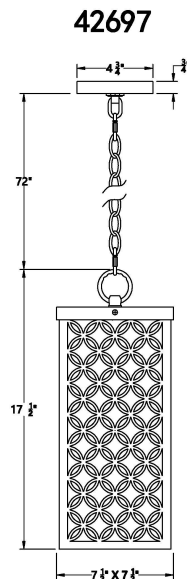

### PRODUCT DETAILS

No.	:	42697-021
Product Color	:	AGED SILVER
Product Material	:	POWDER COATING OVER GALVANIZED STEEL
Shade / Accent Colour	:	WHITE GLASS
Shade / Accent Material	:	GLASS
Length	:	7.5"
Width	:	7.5"
Diameter	:	7.5"
Height	:	17.5"

### TECHNICAL DETAILS

Hanging Support Length	:	72"
Canopy / Backplate Length	:	4.75"
Canopy / Backplate Width	:	4.75"
Location	:	WET
Approval	:	