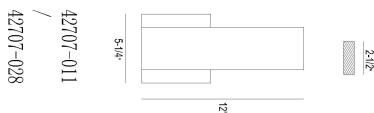

PROJECT INFORMATION

Job Name: Date: Category:

Comments: