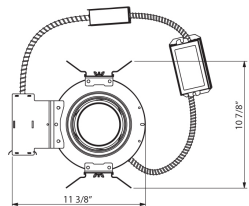

4AP-16, 4-INCH ARCH 16W LED FRAME-IN HSNB

Product Details

Item No.	:	4AP-16
Length	:	11.38"
Width	:	10.88"
Diameter	:	5.63"
Height	:	6.19"
Est. Weight	:	0.02 lbs
Approval	:	

BULB DETAILS

No. of Bulbs	:	1
Bulb Type	:	LED
Bulb Wattage	:	16W
Bulb Socket	:	LED
Dimmable	:	Yes
CRI	:	90+
Bulb Included	:	Yes

Options Available

ITEM NO.	FINISH	SHADE
4AP-16		

TECHNICAL DETAILS

Cut Hole	:	5"
----------	---	----

PROJECT INFORMATION

Job Name: Date: Type:

Comments: