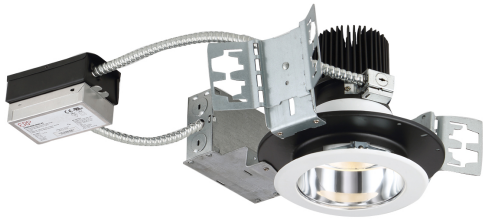

4AP-16, 4-INCH ARCH 16W LED FRAME-IN HSNB

Product Details

Item No.	:	4AP-16
Length	:	11.38"
Width	:	10.88"
Diameter	:	5.63"
Height	:	6.19"
Est. Weight	:	0.02 lbs
Approval	:	

BULB DETAILS

No. of Bulbs	:	1
Bulb Type	:	LED
Bulb Wattage	:	16W
Bulb Socket	:	LED
Dimmable	:	Yes
CRI	:	90+
Bulb Included	:	Yes

Options Available

ITEM NO.	FINISH	SHADE
4AP-16		

TECHNICAL DETAILS

Cut Hole	:	5"
----------	---	----

PROJECT INFORMATION

Job Name: Date: Type:

Comments: