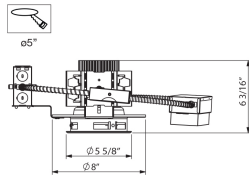

4AP-16, 4-INCH ARCH 16W LED FRAME-IN HSNB

Product Details

Item No.	:	4AP-16
Length	:	11.38"
Width	:	10.88"
Diameter	:	5.63"
Height	:	6.19"
Est. Weight	:	0.02 lbs
Approval	:	

BULB DETAILS

No. of Bulbs	:	1
Bulb Type	:	LED
Bulb Wattage	:	16W
Bulb Socket	:	LED
Dimmable	:	Yes
CRI	:	90+
Bulb Included	:	Yes

Options Available

ITEM NO.	FINISH	SHADE
4AP-16		

TECHNICAL DETAILS

Cut Hole	:	5"
----------	---	----

PROJECT INFORMATION

Job Name: Date: Type:

Comments: