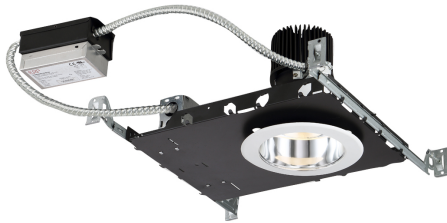

4NC-25, 4-INCH NEW CONSTR 25W LED HSING

Product Details

Item No.	:	4NC-25
Length	:	13.81"
Width	:	7.63"
Diameter	:	5.63"
Height	:	6.19"
Est. Weight	:	5.41 lbs
Approval	:	

BULB DETAILS

No. of Bulbs	:	1
Bulb Type	:	LED
Bulb Wattage	:	25W
Bulb Socket	:	LED
Dimmable	:	Yes
CRI	:	90+
Bulb Included	:	Yes

Options Available

ITEM NO.	FINISH	SHADE
4NC-25		

TECHNICAL DETAILS

Cut Hole	:	5"
----------	---	----

PROJECT INFORMATION

Job Name: Date: Type:

Comments: