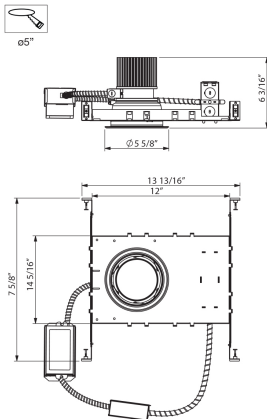

4NC-25, 4-INCH NEW CONSTR 25W LED HSING

Product Details

Item No.	:	4NC-25
Length	:	13.81"
Width	:	7.63"
Diameter	:	5.63"
Height	:	6.19"
Est. Weight	:	5.41 lbs
Approval	:	

BULB DETAILS

No. of Bulbs	:	1
Bulb Type	:	LED
Bulb Wattage	:	25W
Bulb Socket	:	LED
Dimmable	:	Yes
CRI	:	90+
Bulb Included	:	Yes

Options Available

ITEM NO.	FINISH	SHADE
4NC-25		

TECHNICAL DETAILS

Cut Hole	:	5"
----------	---	----

PROJECT INFORMATION

Job Name: Date: Type:

Comments: