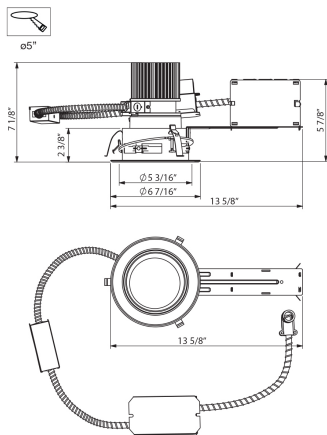

### Product Details

Item No.	:	4RM-25
Length	:	13.63"
Width	:	7.63"
Diameter	:	6.44"
Height	:	7.13"
Est. Weight	:	4.8 lbs
Approval	:	

### BULB DETAILS

No. of Bulbs	:	1
Bulb Type	:	LED
Bulb Wattage	:	25W
Bulb Socket	:	LED
Dimmable	:	Yes
CRI	:	90+
Bulb Included	:	Yes

### TECHNICAL DETAILS

Cut Hole	:	5"
----------	---	----