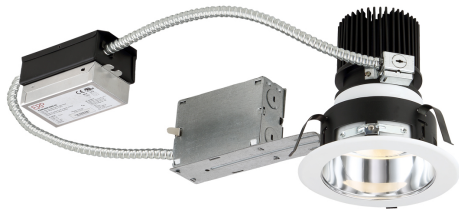

## 4RM-25, 4-INCH REMODEL 25W LED HOUSING

### Product Details

Item No.	:	4RM-25
Length	:	13.63"
Width	:	7.63"
Diameter	:	6.44"
Height	:	7.13"
Est. Weight	:	4.8 lbs
Approval	:	

### BULB DETAILS

No. of Bulbs	:	1
Bulb Type	:	LED
Bulb Wattage	:	25W
Bulb Socket	:	LED
Dimmable	:	Yes
CRI	:	90+
Bulb Included	:	Yes