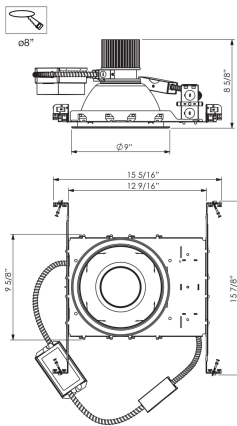

8AP-25, 8-INCH FRAME-IN HOUSING, 25W, LED

Product Details

Item No.	:	8AP-25
Length	:	15.31"
Width	:	15.88"
Diameter	:	9"
Height	:	10.25"
Est. Weight	:	5.5 lbs
Approval	:	
Location	:	

Options Available

ITEM NO.	FINISH	SHADE
8AP-25		

BULB DETAILS

No. of Bulbs	:	1
Bulb Type	:	LED
Bulb Wattage	:	25W
Input Voltage	:	120V
Dimmable	:	Yes
Lumens	:	2000lm
Kelvin	:	3000K
CRI	:	80+
Bulb Included	:	Yes

TECHNICAL DETAILS

Driver	:	Constant Current Dimmable
Beam Angle	:	40 degrees
Cut Hole	:	8"