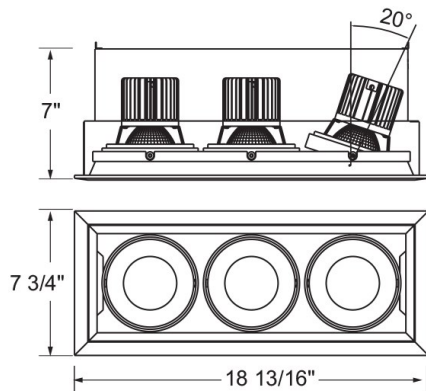

TE133LED, 3-LIGHT LED MULTIPLE RECESS

PRODUCT DETAILS

No.	:	TE133LED-30-2-02
Product Color	:	WHITE
Shade / Accent Colour	:	BLACK
Length	:	18.8125"
Width	:	7.75"
Height	:	7"
Weight	:	7lbs

LIGHT SOURCE DETAILS

Light Source Type	:	INTEGRATED LED
Input Voltage	:	120V
Bulb Voltage	:	120V
Socket Type	:	LED
Total Wattage	:	78W
Total Lumen	:	7500lm
Kelvin	:	3000K
CRI	:	90
Dimmable	:	Yes

Options Available

ITEM NO.	FINISH	SHADE
TE133LED-30-2-01	BLACK	BLACK
TE133LED-30-2-02	WHITE	BLACK
TE133LED-30-2-0N	PLATINUM	BLACK
TE133LED-30-2-22	WHITE	WHITE

TECHNICAL DETAILS

Driver	:	Inventronics 35W Current Driver
Location	:	DRY
Approval	:	
Beam Angle	:	20
Cut Hole Length	:	18"
Cut Hole Width	:	6.75"

PROJECT INFORMATION

 Job Name: Date: Type:

 Comments: